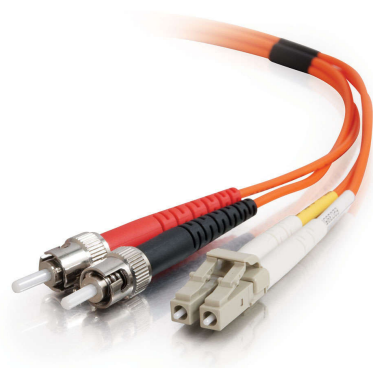

C2G

98.4ft (30m) LC-ST 62.5/125 OM1 Duplex Multimode Fiber Optic Cable - Plenum CMP-Rated - Orange

Part No. CG-38624

With LC to ST termination, this high quality fiber optic patch cable is specifically designed for ethernet, multimedia, or communication applications. The small LC connector takes HALF the size of traditional SC and ST fiber connectors, since it offers twice the port density of conventional SC and ST connectors to satisfy the need for higher port density in telecom closets, equipment rooms, and work areas.

The LC connector's RJ-style latch clip design gives each connection greater durability in resisting snagging, pulls, strains and impacts during cabling installs and maintenance. Plus, it is easy to engage and disengage with the "telephone jack style" release mechanism. The ST connector features a bayonet locking system. The plenum rating provides the fire protection required to run this cable within walls and air plenums without using conduit.

The patented injection molding process provides each connection greater durability in resisting pulls, strains and impacts from cabling installs.

Each cable is 100% optically inspected and tested for insertion loss before you receive it. A pull-proof jacket design surrounds the popular 62.5/125 multimode fiber, immune to electrical interference.

Features & Benefits

OM1 - 62.5µm core

Supports 200/500 MHz km OFL at 850/1300nm

OFNP - Plenum rated jacket

Tested in accordance with EIA/TIA-455-171A

Specifications

General Info

Product Line	C2G	Color	Orange
UPC Number	757120386247	Country Of Origin	China
Application Sector	Commercial, Industrial	Warranty Type	Lifetime
Type	Cable		