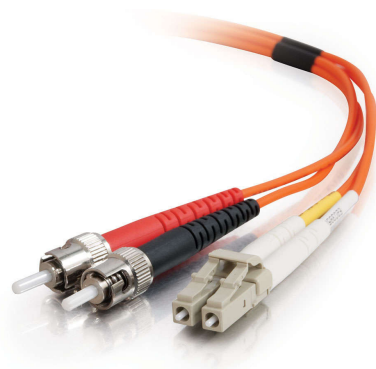

C2G

13.1ft (4m) LC-ST 62.5/125 OM1 Duplex Multimode Fiber Optic Cable - Plenum CMP-Rated - Orange

Part No. CG-38617

With LC to ST termination, this high quality fiber optic patch cable is specifically designed for ethernet, multimedia, or communication applications. The small LC connector takes HALF the size of traditional SC and ST fiber connectors, since it offers twice the port density of conventional SC and ST connectors to satisfy the need for higher port density in telecom closets, equipment rooms, and work areas.

The LC connector's RJ-style latch clip design gives each connection greater durability in resisting snagging, pulls, strains and impacts during cabling installs and maintenance. Plus, it is easy to engage and disengage with the "telephone jack style" release mechanism. The ST connector features a bayonet locking system. The plenum rating provides the fire protection required to run this cable within walls and air plenums without using conduit.

The patented injection molding process provides each connection greater durability in resisting pulls, strains and impacts from cabling installs.

Each cable is 100% optically inspected and tested for insertion loss before you receive it. A pull-proof jacket design surrounds the popular 62.5/125 multimode fiber, immune to electrical interference.

Features & Benefits

OM1 - 62.5µm core

Supports 200/500 MHz km OFL at 850/1300nm

OFNP - Plenum rated jacket

Tested in accordance with EIA/TIA-455-171A

Specifications

General Info

Product Line