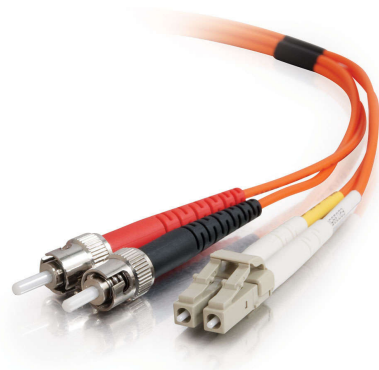

C2G
3.3ft (1m) LC-ST 62.5/125 OM1 Duplex Multimode Fiber Optic Cable - Plenum CMP-Rated - Orange
Part No. CG-37945

With LC to ST termination, this high quality fiber optic patch cable is specifically designed for ethernet, multimedia, or communication applications. The small LC connector takes HALF the size of traditional SC and ST fiber connectors, since it offers twice the port density of conventional SC and ST connectors to satisfy the need for higher port density in telecom closets, equipment rooms, and work areas.

The LC connector's RJ-style latch clip design gives each connection greater durability in resisting snagging, pulls, strains and impacts during cabling installs and maintenance. Plus, it is easy to engage and disengage with the "telephone jack style" release mechanism. The ST connector features a bayonet locking system. The plenum rating provides the fire protection required to run this cable within walls and air plenums without using conduit.

The patented injection molding process provides each connection greater durability in resisting pulls, strains and impacts from cabling installs.

Each cable is 100% optically inspected and tested for insertion loss before you receive it. A pull-proof jacket design surrounds the popular 62.5/125 multimode fiber, immune to electrical interference.

Features & Benefits

OM1 - 62.5µm core	Supports 200/500 MHz km OFL at 850/1300nm
OFNP - Plenum rated jacket	Tested in accordance with EIA/TIA-455-171A

Specifications

General Info

Product Line	C2G	Color	Orange
UPC Number	757120379454	Country Of Origin	Hong Kong
Application Sector	Commercial, Industrial	Type	Cable