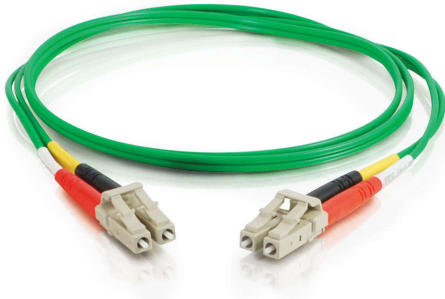

With LC to LC termination, this high quality fiber optic patch cable is specifically designed for ethernet, multimedia, or communication applications. The small LC connector takes HALF the size of traditional SC and ST fiber connectors, since it offers twice the port density of conventional SC and ST connectors to satisfy the need for higher port density in telecom closets, equipment rooms, and work areas.

The LC connector's RJ-style latch clip design gives each connection greater durability in resisting snagging, pulls, strains and impacts during cabling installs and maintenance. Plus, it is easy to engage and disengage with the "telephone jack style" release mechanism. The patented injection molding process provides each connection greater durability in resisting pulls, strains and impacts from cabling installs.

Each cable is 100% optically inspected and tested for insertion loss before you receive it. A pull-proof jacket design surrounds the popular 62.5/125 multimode fiber, immune to electrical interference.

Specifications

General Info

Product Line	C2G	Color	Green
UPC Number	757120372554	Country Of Origin	Hong Kong
Application Sector	Commercial, Industrial	Type	Cable

Dimensions

Cable Length	33 ft
--------------	-------