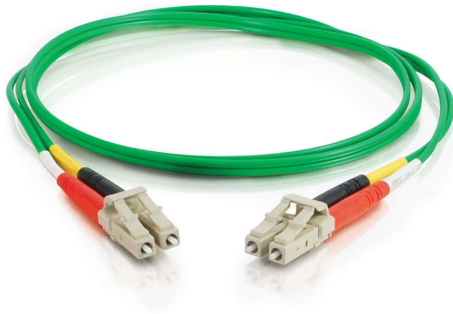

**C2G**  
**6.6ft (2m) LC-LC 62.5/125 OM1 Duplex Multimode PVC Fiber Optic Cable - Green**  
Part No. CG-37252

With LC to LC termination, this high quality fiber optic patch cable is specifically designed for ethernet, multimedia, or communication applications. The small LC connector takes HALF the size of traditional SC and ST fiber connectors, since it offers twice the port density of conventional SC and ST connectors to satisfy the need for higher port density in telecom closets, equipment rooms, and work areas.

The LC connector's RJ-style latch clip design gives each connection greater durability in resisting snagging, pulls, strains and impacts during cabling installs and maintenance. Plus, it is easy to engage and disengage with the "telephone jack style" release mechanism. The patented injection molding process provides each connection greater durability in resisting pulls, strains and impacts from cabling installs.

Each cable is 100% optically inspected and tested for insertion loss before you receive it. A pull-proof jacket design surrounds the popular 62.5/125 multimode fiber, immune to electrical interference.

### General Info

Product Line	C2G	Color	Green
UPC Number	757120372523	Country Of Origin	China
Application Sector	Commercial, Industrial	Warranty Type	Lifetime
Type	Cable		