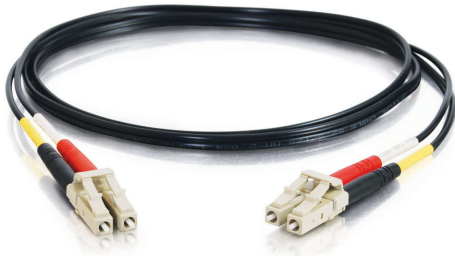

**C2G**  
**9.8ft (3m) LC-LC 62.5/125 OM1 Duplex Multimode PVC Fiber Optic Cable - Black**  
Part No. CG-37243

With LC to LC termination, this high quality fiber optic patch cable is specifically designed for ethernet, multimedia, or communication applications. The small LC connector takes HALF the size of traditional SC and ST fiber connectors, since it offers twice the port density of conventional SC and ST connectors to satisfy the need for higher port density in telecom closets, equipment rooms, and work areas.

The LC connector's RJ-style latch clip design gives each connection greater durability in resisting snagging, pulls, strains and impacts during cabling installs and maintenance. Plus, it is easy to engage and disengage with the "telephone jack style" release mechanism. The patented injection molding process provides each connection greater durability in resisting pulls, strains and impacts from cabling installs.

Each cable is 100% optically inspected and tested for insertion loss before you receive it. A pull-proof jacket design surrounds the popular 62.5/125 multimode fiber, immune to electrical interference.

### General Info

Product Line	C2G	Color	Black
UPC Number	757120372431	Country Of Origin	China
Application Sector	Commercial, Industrial	Warranty Type	Lifetime
Type	Cable		