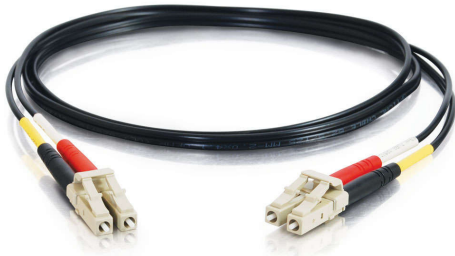

C2G
3.3ft (1m) LC-LC 62.5/125 OM1 Duplex Multimode PVC Fiber Optic Cable - Black
Part No. CG-37241

With LC to LC termination, this high quality fiber optic patch cable is specifically designed for ethernet, multimedia, or communication applications. The small LC connector takes HALF the size of traditional SC and ST fiber connectors, since it offers twice the port density of conventional SC and ST connectors to satisfy the need for higher port density in telecom closets, equipment rooms, and work areas.

The LC connector's RJ-style latch clip design gives each connection greater durability in resisting snagging, pulls, strains and impacts during cabling installs and maintenance. Plus, it is easy to engage and disengage with the "telephone jack style" release mechanism. The patented injection molding process provides each connection greater durability in resisting pulls, strains and impacts from cabling installs.

Each cable is 100% optically inspected and tested for insertion loss before you receive it. A pull-proof jacket design surrounds the popular 62.5/125 multimode fiber, immune to electrical interference.

Specifications

General Info

Product Line	C2G	Color	Black
UPC Number	757120372417	Country Of Origin	Hong Kong
Application Sector	Commercial, Industrial	Type	Cable

Dimensions

Cable Length	3.3 ft
--------------	--------