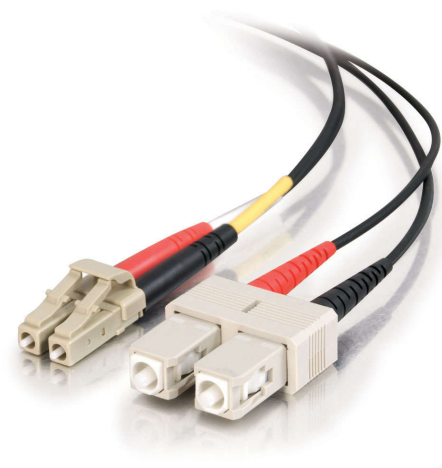

C2G
6.6ft (2m) LC-SC 62.5/125 OM1 Duplex Multimode PVC Fiber Optic Cable - Black
Part No. CG-37222

With LC to SC termination, this high quality fiber optic patch cable is specifically designed for ethernet, multimedia, or communication applications. The small LC connector takes HALF the size of traditional SC and ST fiber connectors, since it offers twice the port density of conventional SC and ST connectors to satisfy the need for higher port density in telecom closets, equipment rooms, and work areas.

The LC connector's RJ-style latch clip design gives each connection greater durability in resisting snagging, pulls, strains and impacts during cabling installs and maintenance. Plus, it is easy to engage and disengage with the "telephone jack style" release mechanism. The SC connector features a push-pull locking system.

The patented injection molding process provides each connection greater durability in resisting pulls, strains and impacts from cabling installs.

Each cable is 100% optically inspected and tested for insertion loss before you receive it. A pull-proof jacket design surrounds the popular 62.5/125 multimode fiber, immune to electrical interference.

Specifications

General Info

Product Line	C2G	Color	Black
UPC Number	757120372226	Country Of Origin	Hong Kong
Application Sector	Commercial, Industrial	Warranty Type	Lifetime
Type	Cable		

Dimensions

Product Length US	6.6 FT	Cable Length	6.6 ft
-------------------	--------	--------------	--------