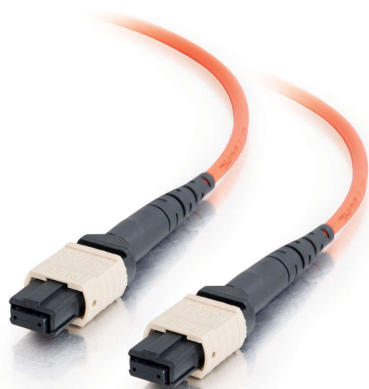

C2G
DISCONTINUED: 49.2ft (15m) MTP 50/125 OM2 Multimode PVC Fiber Optic Cable - Orange
Part No. CG-31408

Make MTP/MPO your choice for high density fiber networks; it's specifically designed for fast ethernet, fiber channel, ATM and gigabit ethernet applications. Save time and money with MTP/MPO's increased ease of installation - simply pull one cable rather than twelve. Each MTP/MPO fiber assembly consists of twelve 50/125 single-mode fibers under one PVC (OFNR-rated) jacket.

With our MTP/MPO, it's possible to run a single cable that automatically terminates twelve fibers in one easy plug-in. Plus, the small form factor of an MTP/MPO connector provides a higher port density. With its push-pull release mechanism, the MTP/MPO connector is easy to engage and disengage. Plus, its latch design prevents the plug from snagging when jumper cables are being routed. Straight-through pinning; immune to electrical interference.

Please Note: MTP/MPO is a registered trademark of US Conec Ltd. Attenuation testing performed in accordance with EIA/TIA-455-171A.

Features & Benefits

- Designed to support gigabit ethernet, fibre channel, ATM, or any application that requires high speed data transfer
- Small form factor provides a higher port density
- Ease of installation - simply pull one cable rather than twelve
- Push-pull release mechanism and latch design for easy use

Specifications

General Info

Product Line	C2G	Color	Orange
UPC Number	757120314080	Country Of Origin	Hong Kong
Application Sector	Commercial, Industrial	Type	Cable

Dimensions

Cable Length	49 ft
--------------	-------