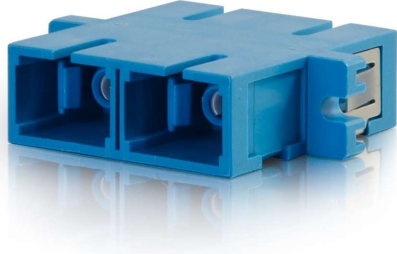

This coupler provides a solution for extending a current run of fiber optic cabling. This coupler is constructed from high-grade plastic and has been designed and engineered for durability and a long life.

Features & Benefits

Allows two SC duplex fiber patch cables to join together

Specifications

General Info

Product Line	C2G	Color	Blue
UPC Number	757120271116	Country Of Origin	Taiwan, Province Of China
Application Sector	Commercial, Residential	Type	Coupler