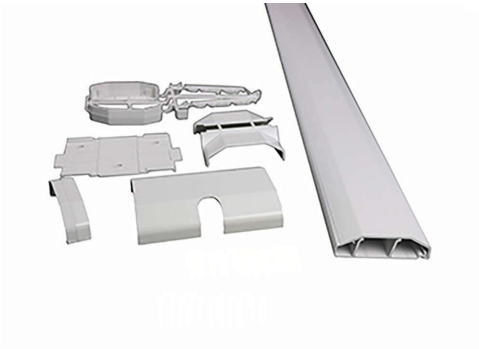

C2G
Discontinued - Wiremold® CableMate Kit - White
Part No. CG-16320

Three internal channels provide additional cord organization. Knock-outs on end caps allow easy cord entry and exit. Paintable.

Features & Benefits

4ft section of C900 cord channel

1 - C92 cord opening

1 - CC99 seam cover

1 - convex C491 CornerMate transition fitting

End caps and hardware needed for installation

Specifications

General Info

Product Line	C2G	Color	White
Country Of Origin	United States	Warranty Type	Lifetime
Type	Cable Management, Kit		