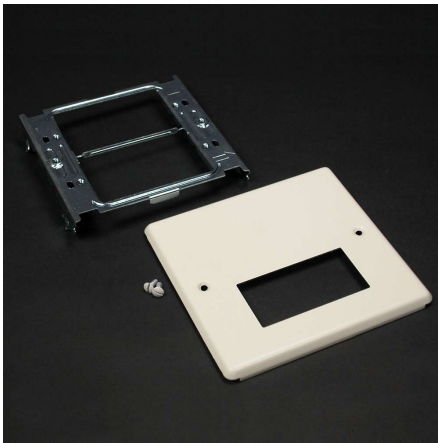

C2G

Discontinued - Wiremold® 4047 Double Gang Cover Single Rectangular Opening for Wiremold 4000

Part No. CG-16207

The 4000 series raceway is the work horse of surface raceway systems. 4000 Raceway can be divided for multi-service applications. 4000 series raceway is ideal for all applications requiring a large cable capacity dual service steel raceway. Commercial, institutional, and industrial applications all benefit from the 4000 Series rigid steel construction and durable Ivory ScuffCoat finish. 4000 series raceway is also ideal for municipalities that require either all steel construction or prohibit nonmetallic cable management systems. Does not accept 5507 Series Faceplates.

Features & Benefits

Large cross section area which provides ample space for large Feeder or header system. Ideal for overhead, open spaces and under raised floor applications.

Overlapping steel faceplates hide unsightly seams where device plates abut raceway cover.

Raceway and fittings meet UL5 specifications and can be installed in conformance with ADA requirements.

Wiremold Part # V4047RX

Specifications

General Info

Product Line	C2G	Color	Ivory
Country Of Origin	United States	Application Sector	Residential, Commercial
Warranty Type	1-Year	Type	Cover, Accessory