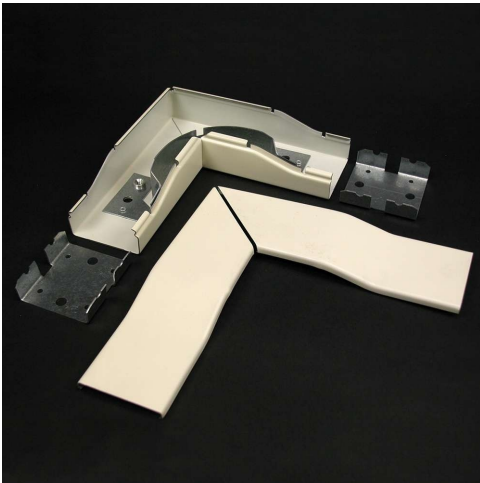

**C2G**  
**Discontinued - Wiremold® 2400 Radiused Flat Elbow Fitting**  
Part No. CG-16185

Wiremold 2400 series raceway is a single compartment raceway designed for communication or power applications and ideal for use in classrooms, offices, and hotel applications, or anywhere a small low profile raceway is needed. 90 degree flat corner elbow provides 2in cable bend radius for fiber optic and UTP/STP cable installations. Ideal for lay-in or pull-through installations. Couplings included.

## Features & Benefits

Low profile steel raceway

ScuffCoat™ finish

Removable cover

TAA Compliant

Wiremold Part # V2411F0