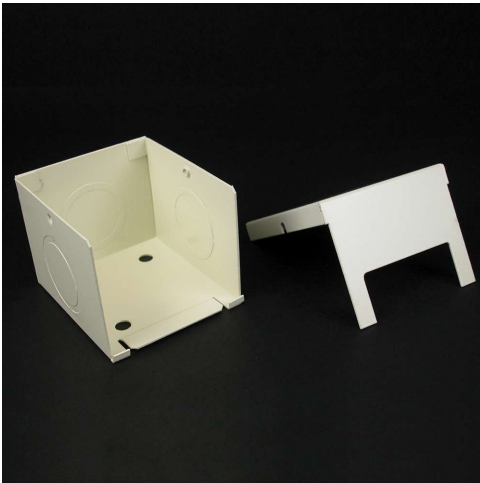

**C2G**  
**Discontinued - Wiremold® 2400 Full Capacity Entrance End Fitting**  
Part No. CG-16182

Wiremold 2400 series raceway is a single compartment raceway designed for communication or power applications and ideal for use in classrooms, offices, and hotel applications, or anywhere a small low profile raceway is needed. Includes concentric trade size knockouts located on each side.

## Features & Benefits

Low profile steel raceway

ScuffCoat™ finish

Removable cover

TAA Compliant

Wiremold Part # V2410FC