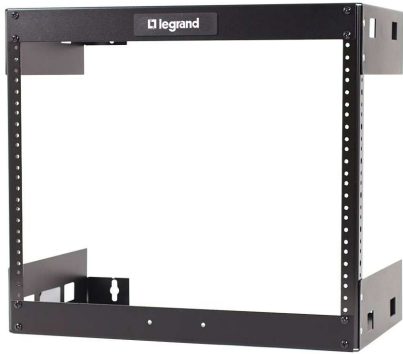

C2G
8U Wall Mount Open Frame Rack - 12in Deep
 Part No. CG-14609

This Wall Mount Open Frame Rack is an ideal solution for mounting network and telecom equipment in a wide variety of applications where floor space is a premium. This self-squaring rack allows for the mounting of virtually any data or telecommunications component and is quick and easy to assemble thanks to its self-aligning design. The mounting rails feature #12-24 heavy duty threads for secure mounting of equipment and fifty #12-24 equipment mounting screws are included. This rack features extra large cable openings at top and bottom that prevent kinking and excessive bending of cables. The black textured powder coat finish makes this rack durable and rust-resistant.

Features & Benefits

Available in 8RU, 15RU and 30RU sizes with 12in or 18in depths
 #12-24 heavy duty threaded rails for secure mounting
 Black textured powder coat finish is durable and rust-resistant

Extra large cable openings at top and bottom
 Holds up to 200lbs of equipment

Specifications

General Info

Product Line	C2G	Color	Black
UPC Number	757120146094	Country Of Origin	United States
Application Sector	Commercial, Industrial	Type	Rack