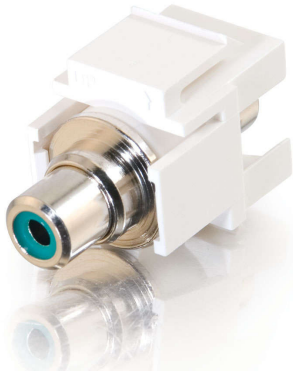

C2G
DISCONTINUED: Snap-In Green RCA F/F Keystone Insert Module - White (TAA Compliant)
Part No. CG-03342

Our keystone snap-in modules provide a full range of solutions for voice, home networking, home office, audio/video and more. With the wide selection of snap-in modules, you can custom-configure your keystone wall plates and patch panels for greater control and more flexibility. Use this coupler for RCA audio/video applications; just snap it into patch panels, compatible wall plates and surface boxes.

Specifications

General Info

Product Line	C2G	Color	White
UPC Number	757120033424	Country Of Origin	Taiwan, Province Of China
Warranty Type	Lifetime	Type	Modules, Keystone, Wall Plate Insert

Additional Information