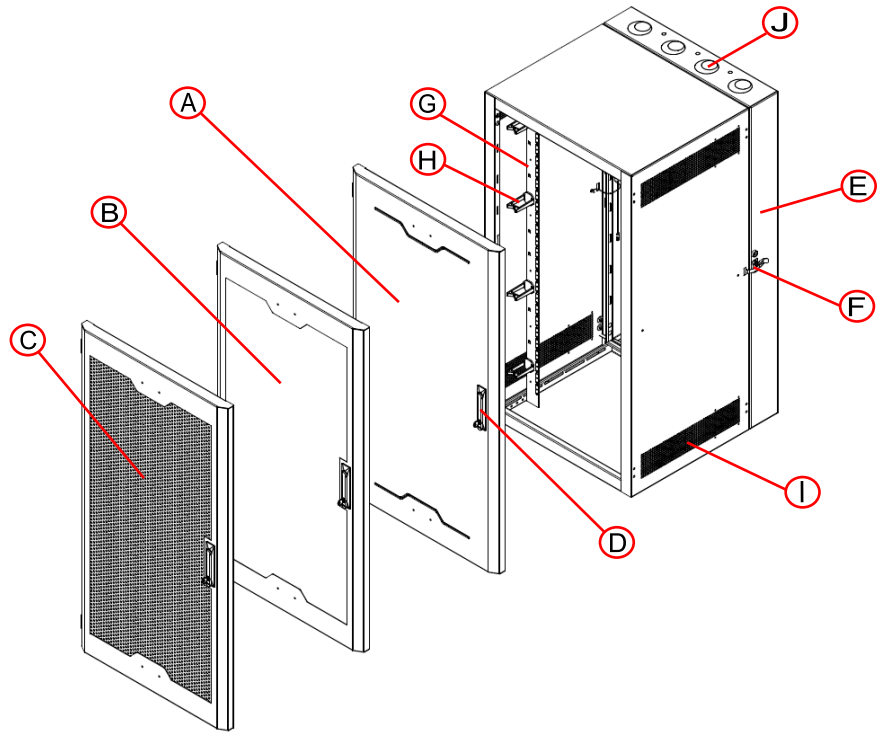

SWM Series Swing-Out Wall-Mount Cabinet - 26RU

Models:
SWM26RUSD-26-26
SWM26RUPL-26-26
SWM26RUPD-26-26

- A. Reversible Solid Front Door*
- B. Reversible Plexiglass Front Door*
- C. Reversible Perforated Front Door*
- D. Locking Swing Handle
- E. Reversible Backpan
- F. Back Panel Lock
- G. Mounting Rails
- H. Wire Management Rings
- I. Vented Cooling Area
- J. Cable Conduit Knockouts

* Only 1 door type is supplied with each cabinet.
 Please refer to model numbers below for door type.

Cabinet Includes:

- (2) Adjustable Rails (partially shown)
- (1) Backpan Bonding Wire
- (1) Door Bonding Wire
- (2) Keys with Door Lock
- (2) Keys with Backpan Lock
- (8) Wire Management Rings
- (1) Owner's Manual
- Includes Associated Hardware

Models	SWM26RUSD-26-26	SWM26RUPL-26-26	SWM26RUPD-26-26
Door Type	Solid Front Door	Plexiglass Front Door	Perforated Front Door
Rack Units	26RU	26RU	26RU
Equipment Mounting Depth	23.5 in	23.5 in	23.5 in
UL 2416 Certified Load Rating**	300 lbs	300 lbs	300 lbs
Unit Dimensions H x W x D	49.4 x 26 x 28 in	49.4 x 26 x 28 in	49.4 x 26 x 28 in
Shipping Dimensions H x W x D	54.5 x 29.5 x 30.5 in	54.5 x 29.5 x 30.5 in	54.5 x 29.5 x 30.5 in
Unit Weight	139 lbs	139 lbs	139 lbs
Shipping Weight	160 lbs	160 lbs	160 lbs
Certifications/Compliances	TAA Compliant, UL2416 Certified, PCI Compliant, EIA-310-E Compliant, RoHS Compliant, Product Environmental Profile (PEP) Compliant		