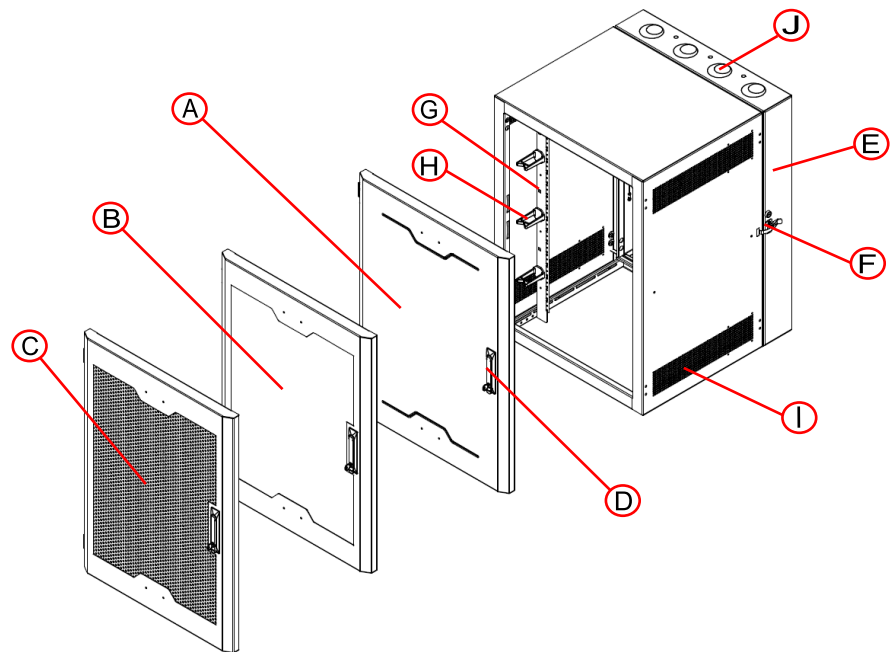

# SWM Series Swing-Out Wall-Mount Cabinet - 18RU

**SWM18RUSD-26-26**  
**SWM18RUPL-26-26**  
**SWM18RUPD-26-26**

- A. Reversible Solid Front Door\*
- B. Reversible Plexiglass Front Door\*
- C. Reversible Perforated Front Door\*
- D. Locking Swing Handle
- E. Reversible Backpan
- F. Back Panel Lock
- G. Mounting Rails
- H. Wire Management Rings
- I. Vented Cooling Area
- J. Cable Conduit Knockouts

### Cabinet Includes:

- (2) Adjustable Rails (partially shown)
- (1) Backpan Bonding Wire
- (1) Door Bonding Wire
- (2) Keys with Door Lock
- (2) Keys with Backpan Lock
- (8) Wire Management Rings
- (1) Owner's Manual
- Includes Associated Hardware