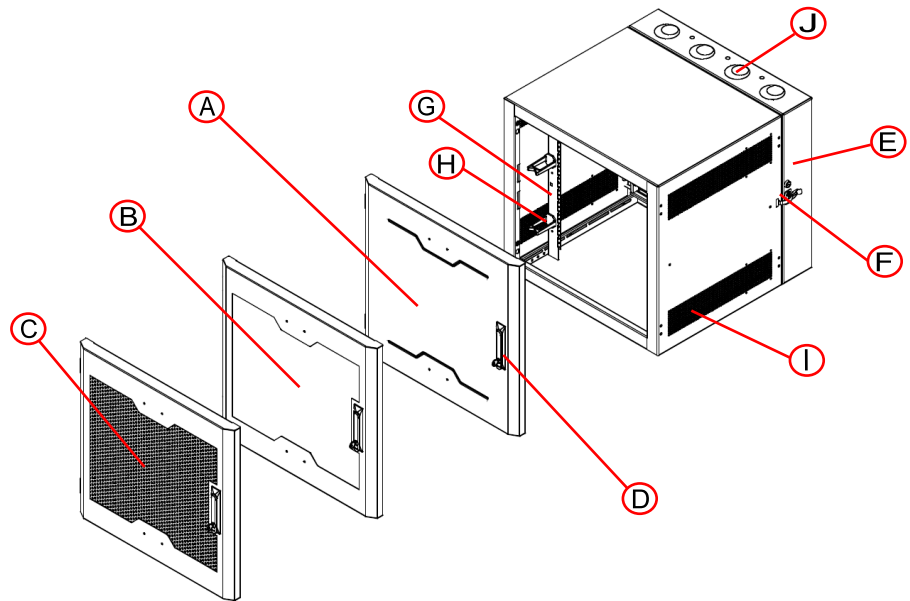

Models:

SWM Series Swing-Out Wall-Mount Cabinet - 12RU

SWM12RUSD-26-26
SWM12RUPL-26-26
SWM12RUPD-26-26

- A. Reversible Solid Front Door*
- B. Reversible Plexiglass Front Door*
- C. Reversible Perforated Front Door*
- D. Locking Swing Handle
- E. Reversible Backpan
- F. Back Panel Lock
- G. Mounting Rails
- H. Wire Management Rings
- I. Vented Cooling Area
- J. Cable Conduit Knockouts

* Only 1 door type is supplied with each cabinet.
 Please refer to model numbers below for door type.

Cabinet Includes:

- (2) Adjustable Rails (partially shown)
- (1) Backpan Bonding Wire
- (1) Door Bonding Wire
- (2) Keys with Door Lock
- (2) Keys with Backpan Lock
- (8) Wire Management Rings
- (1) Owner's Manual
- Includes Associated Hardware

Models	SWM12RUSD-26-26	SWM12RUPL-26-26	SWM12RUPD-26-26
Door Type	Solid Front Door	Plexiglass Front Door	Perforated Front Door
Rack Units	12RU	12RU	12RU
Equipment Mounting Depth	23.5 in	23.5 in	23.5 in
UL 2416 Certified Load Rating**	200 lbs	200 lbs	200 lbs
Unit Dimensions H x W x D	25 x 26 x 28 in	25 x 26 x 28 in	25 x 26 x 28 in
Shipping Dimensions H x W x D	30.5 x 29.5 x 30.5 in	30.5 x 29.5 x 30.5 in	30.5 x 29.5 x 30.5 in
Unit Weight	89 lbs	89 lbs	89 lbs
Shipping Weight	110 lbs	110 lbs	110 lbs
Certifications/Compliances	TAA Compliant, UL2416 Certified, PCI Compliant, EIA-310-E Compliant, RoHS Compliant, Product Environmental Profile (PEP) Compliant		