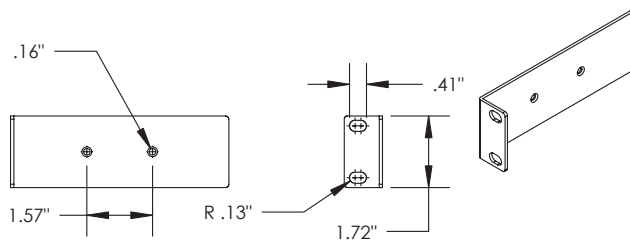

SPECIFICATION SHEET

SPECIFICATIONS:

Basic Power Distribution Unit LP-21310 - Rack PDU, Basic, 1U, 24A, 120V, (10) 5-20R, L5-30P Cord

SPECIFICATIONS

INPUT

- Input Plug: NEMA L5-30P (2P3W)
- Cord Length: 3 meters (9.84 feet) standard
- Cord Entry: Bottom-front feed
- Cable Type: IP44 ("splashproof")
- Number of Power Cords: 1
- Maximum Input Current: 30A
- Nominal Input Voltage: 120V, Single phase
- Rated Input Voltage: 100-120V
- Input Frequency: 50/60Hz
- Power Capacity: 2.4kVA at 100V, 2.9kVA at 120V

OUTPUT

- Nominal Output Voltage: 120V
- Rated Output Voltage: 100-120V
- Receptacles (Output Connections): (10) NEMA 5-20R, 12A
- Securelock Support: No
- Cord Retention: No
- Overload Protection: (2)1-pole, 16A, Airpax breaker

PHYSICAL

- Color: Black & Silver
- Unit Dimensions (WxDxH): 436mm x 133mm x 44mm; 17.2" x 5.2" x 1.7"
- Form Factor: 1U
- Mounting: 1U Horizontal Mounting L-Bracket

ENVIRONMENTAL

- Operating Temperature: 45°C
- Operating Relative Humidity: 85%
- Operating Elevation: 0-10000ft

CONFORMANCE

- Regulatory Approvals: UL Listed, Canada ICES-003, Part 15 Class A of the FCC rules, RoHS compliant
- Warranty: Standard 2 years manufacturer warranty

MOUNTING BRACKET
(2) INCLUDED

Legrand, North and Central America

60 Woodlawn Street
West Hartford, CT 06110
1.877.BY.LEGRAND (295.3472)
www.legrand.us