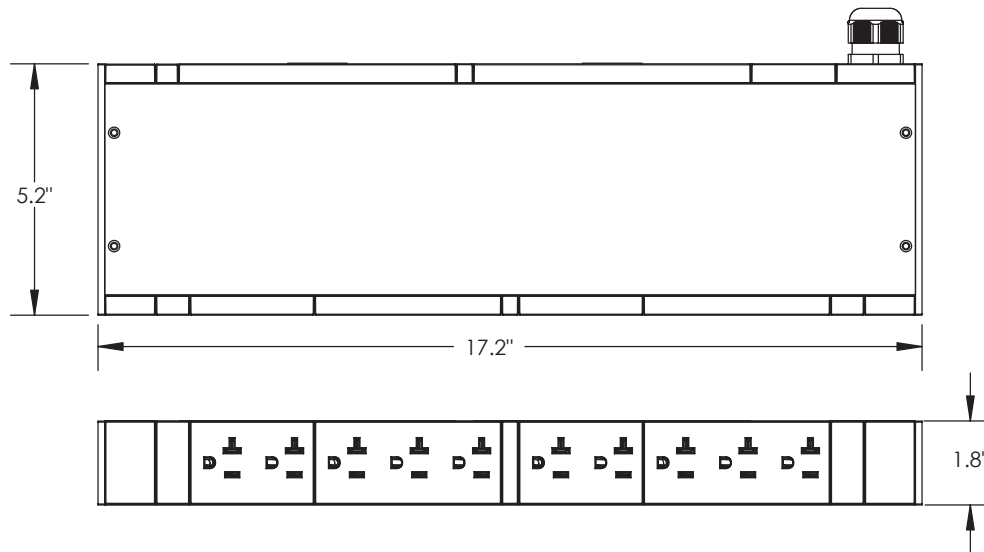

SPECIFICATION SHEET

SPECIFICATIONS:

Basic Power Distribution Unit LP-21310 - Rack PDU, Basic, 1U, 24A, 120V, (10) 5-20R, L5-30P Cord

SPECIFICATIONS

INPUT

- Input Plug: NEMA L5-30P (2P3W)
- Cord Length: 3 meters (9.84 feet) standard
- Cord Entry: Bottom-front feed
- Cable Type: IP44 ("splashproof")
- Number of Power Cords: 1
- Maximum Input Current: 30A
- Nominal Input Voltage: 120V, Single phase
- Rated Input Voltage: 100-120V
- Input Frequency: 50/60Hz
- Power Capacity: 2.4kVA at 100V, 2.9kVA at 120V

OUTPUT

- Nominal Output Voltage: 120V
- Rated Output Voltage: 100-120V
- Receptacles (Output Connections): (10) NEMA 5-20R, 12A
- Securelock Support: No
- Cord Retention: No
- Overload Protection: (2)1-pole, 16A, Airpax breaker

PHYSICAL

- Color: Black & Silver
- Unit Dimensions (WxDxH): 436mm x 133mm x 44mm; 17.2" x 5.2" x 1.7"
- Form Factor: 1U
- Mounting: 1U Horizontal Mounting L-Bracket

ENVIRONMENTAL

- Operating Temperature: 45°C
- Operating Relative Humidity: 85%
- Operating Elevation: 0-10000ft

CONFORMANCE

- Regulatory Approvals: UL Listed, Canada ICES-003, Part 15 Class A of the FCC rules, RoHS compliant
- Warranty: Standard 2 years manufacturer warranty

MOUNTING BRACKET
(2) INCLUDED

Legrand, North and Central America

60 Woodlawn Street
West Hartford, CT 06110
1.877.BY.LEGRAND (295.3472)
www.legrand.us