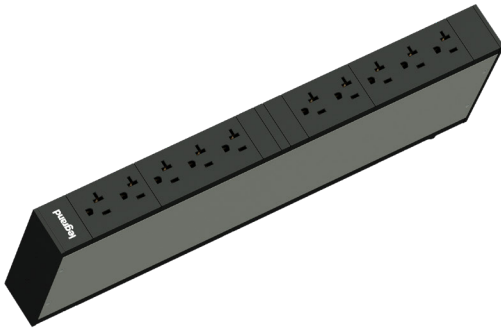

## Basic Power Distribution Unit

Basic PDUs are a reliable single-phase system to distribute power with a single input to multiple outputs

### FEATURES

---

- **Integrated Locking Outlets on IEC Receptacles:** Eliminates the need for special power cords that lock at the PDU
- **Rotatable Cord:** Enables maximum flexibility for routing the input plug—simplifying the installation of Zero U PDUs
- **Mounting Types:** Available in horizontal and vertical configurations to ensure power distribution is optimally located
- **Hydraulic-Magnetic Breakers:** Provide less heat dependent local protection and quick recovery from circuit overload by utilizing a two-step response curve—these breakers provide a delay on normal overcurrents, while tripping quickly on short circuits

### ITEM DESCRIPTION

---

LP-21310 Rack PDU, Basic, 1U, 24A, 120V, (10) 5-20R, L5-30P Cord

##### INPUT

- Input Plug: NEMA L5-30P (2P3W)
- Cord Length: 3 meters (9.84 feet) standard
- Cord Entry: Bottom-front feed
- Cable Type: IP44 ("splashproof")
- Number of Power Cords: 1
- Maximum Input Current: 30A
- Nominal Input Voltage: 120V, Single phase
- Rated Input Voltage: 100-120V
- Input Frequency: 50/60Hz
- Power Capacity: 2.4kVA at 100V, 2.9kVA at 120V