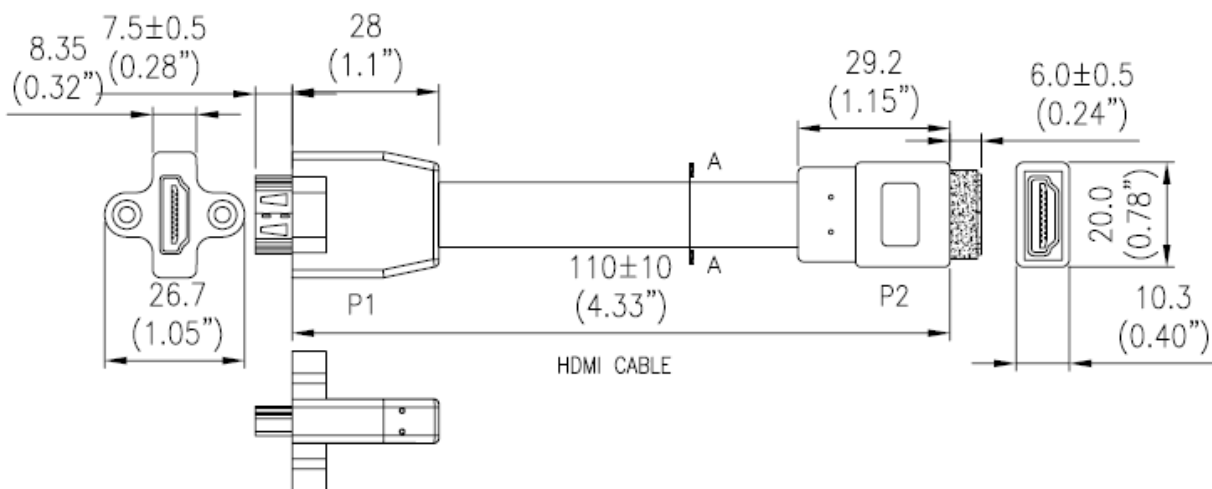

Specifications: RapidRun VGA + 3.5mm Single Gang Wall Plate + HDMI And USB Pass Through

USB Pigtail:

Pigtail Length:	4.33 inches
Jacket:	Black PVC
Shield 1:	AL Foil Wrap
Shield 2:	Braid (16*5/0.10)TC
Drain:	28 AWG (7/0.127)TC
Connectors:	USB B Female, USB A Female
Conductor (1 Pair)	
Wire gauge:	28AWG (7/0.127)TC, x2
Insulation:	HD-PE, ID: 0.90±0.05mm (Green White)
Conductor (x2)	
Wire gauge:	24 AWG (7/0.2)TC
Insulation:	SR-PVC, ID 1.1±0.05mm (Red, Black)

HDMI Pigtail:

Pigtail Length:	4.33 inches
Jacket:	Black PVC
Connectors:	HDMI Female x2
Conductor (5 Pair)	
Wire gauge:	30 AWG (7/0.10)TC
Drain:	30 AWG ((7/0.10)TC, x5
Shield 1:	AL Foil Wrap x5
Shield 2:	Braid (16/5/0.08 TC) x5
Insulation:	FM-PE, ID: 0.75±0.05mm (Brown, White) (Red, White) (Orange, White) (Green, White) (Blue, White)
Conductor (x4)	
Wire gauge:	30 AWG (7/0.10)TC
Shield:	Al Foil Wrap
Drain:	30 AWG (7/0.10TC)
Jacket	Black PVC

Specifications: RapidRun VGA + 3.5mm Single Gang Wall Plate + HDMI And USB Pass Through

USB A/F FEMALE FRONT VIEW

USB B/F FEMALE FRONT VIEW

CONDUCTOR:24AWG(7/0.2TC),X2
INSULATION:SR-PVC,ID:Ø1.1±0.05mm (RED,BLACK)

Specifications: RapidRun VGA + 3.5mm Single Gang Wall Plate + HDMI And USB Pass Through

Part Number	Description	Weight (lbs)
60171	RapidRun VGA + 3.5mm Single Gang Wall Plate + HDMI And USB Pass Through - Aluminum	.462