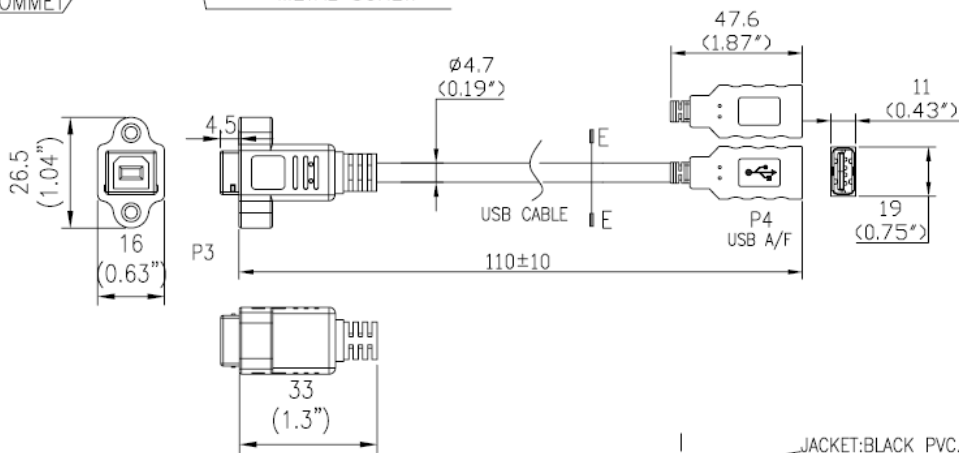

Physical Specifications:

Color Designation:	Platinum
Temperature Rating:	0°C ~ 70°C
Humidity:	0% ~ 90% RH
Bend Radius:	5mm
Compliance:	CE, FCC, RoHS2

Multiformat Pigtail:

Pigtail Length:	5.12 inches
Color Designation:	Orange
Connectors:	VGA + 3.5mm female, 15pin DIN male
Conductor (Coax)	
Wire gauge:	28AWG (7/0.127)TC
Insulation:	FM-PE ID: 1.6±0.07
Shield:	Spiral, 90% Min Coverage
Jacket Color	Red, Green, Blue
Conductor (1 Pair)	
Wire gauge:	24 AWG(7/0.20)TC
Insulation:	SR-PVC. ID: 1.1±0.05
Shield 1:	AL Face Inside
Shield 2:	Hot-Melt Al Foil Wrap
Drain:	24 AWG (7/0.20)TC
Jacket color:	Brown, Brown/White
Conductor (x7)	
Wire gauge:	24 AWG (11/0.16)TC
Jacket Color:	Black, Red, Blue, Orange, Gray, Yellow, Green

Specifications: RapidRun VGA + 3.5mm Single Gang Wall Plate + HDMI And USB Pass Through

USB Pigtail:

Pigtail Length:	4.33 inches
Jacket:	Black PVC
Shield 1:	AL Foil Wrap
Shield 2:	Braid (16*5/0.10)TC
Drain:	28 AWG (7/0.127)TC
Connectors:	USB B Female, USB A Female
Conductor (1 Pair)	
Wire gauge:	28AWG (7/0.127)TC, x2
Insulation:	HD-PE, ID: 0.90±0.05mm (Green White)
Conductor (x2)	
Wire gauge:	24 AWG (7/0.2)TC
Insulation:	SR-PVC, ID 1.1±0.05mm (Red, Black)

HDMI Pigtail:

Pigtail Length:	4.33 inches
Jacket:	Black PVC
Connectors:	HDMI Female x2
Conductor (5 Pair)	
Wire gauge:	30 AWG (7/0.10)TC
Drain:	30 AWG ((7/0.10)TC, x5
Shield 1:	AL Foil Wrap x5
Shield 2:	Braid (16/5/0.08 TC) x5
Insulation:	FM-PE, ID: 0.75±0.05mm (Brown, White) (Red, White) (Orange, White) (Green, White) (Blue, White)
Conductor (x4)	
Wire gauge:	30 AWG (7/0.10)TC
Shield:	Al Foil Wrap
Drain:	30 AWG (7/0.10TC)
Jacket	Black PVC

Specifications: RapidRun VGA + 3.5mm Single Gang Wall Plate + HDMI And USB Pass Through

USB A/F FEMALE FRONT VIEW

USB B/F FEMALE FRONT VIEW

CONDUCTOR:24AWG(7/0.2TC),X2
INSULATION:SR-PVC,ID:Ø1.1±0.05mm (RED,BLACK)