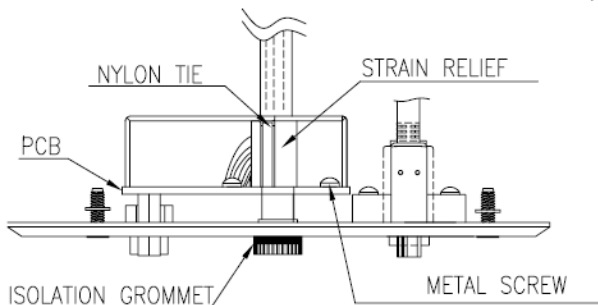

Specifications: RapidRun VGA + 3.5mm Single Gang Wall Plate + HDMI And USB Pass Through

USB Pigtail:

Pigtail Length:	4.33 inches
Jacket:	Black PVC
Shield 1:	AL Foil Wrap
Shield 2:	Braid (16*5/0.10)TC
Drain:	28 AWG (7/0.127)TC
Connectors:	USB B Female, USB A Female
Conductor (1 Pair)	
Wire gauge:	28AWG (7/0.127)TC, x2
Insulation:	HD-PE, ID: 0.90±0.05mm (Green White)
Conductor (x2)	
Wire gauge:	24 AWG (7/0.2)TC
Insulation:	SR-PVC, ID 1.1±0.05mm (Red, Black)

HDMI Pigtail:

Pigtail Length:	4.33 inches
Jacket:	Black PVC
Connectors:	HDMI Female x2
Conductor (5 Pair)	
Wire gauge:	30 AWG (7/0.10)TC
Drain:	30 AWG ((7/0.10)TC, x5
Shield 1:	AL Foil Wrap x5
Shield 2:	Braid (16/5/0.08 TC) x5
Insulation:	FM-PE, ID: 0.75±0.05mm (Brown, White) (Red, White) (Orange, White) (Green, White) (Blue, White)
Conductor (x4)	
Wire gauge:	30 AWG (7/0.10)TC
Shield:	Al Foil Wrap
Drain:	30 AWG (7/0.10TC)
Jacket	Black PVC

Specifications: RapidRun VGA + 3.5mm Single Gang Wall Plate + HDMI And USB Pass Through

USB A/F FEMALE FRONT VIEW

USB B/F FEMALE FRONT VIEW

CONDUCTOR:24AWG(7/0.2TC),X2
INSULATION:SR-PVC,ID:Ø1.1±0.05mm (RED,BLACK)