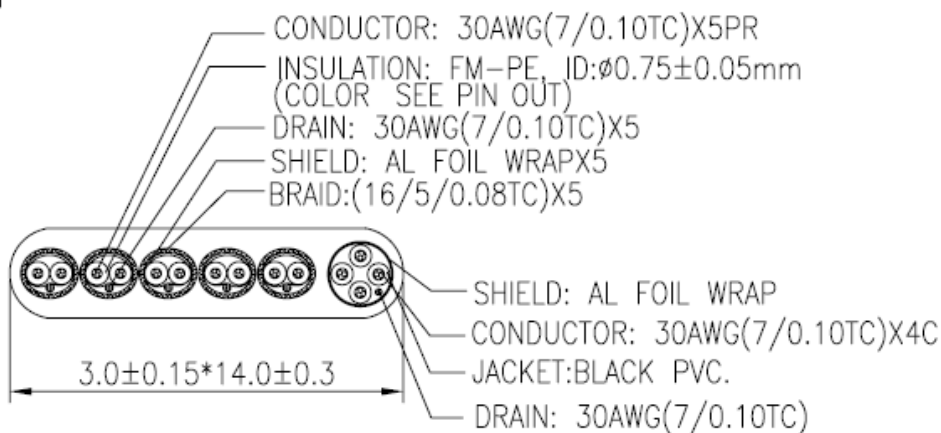

Physical Specifications:

Color Designation:	Platinum
Temperature Rating:	0°C ~ 70°C
Humidity:	0% ~ 90% RH
Bend Radius:	5mm
Compliance:	CE, FCC, RoHS2

Multiformat Pigtail:

Pigtail Length:	5.12 inches
Color Designation:	Orange
Connectors:	VGA + 3.5mm female, 15pin DIN male
Conductor (Coax)	
Wire gauge:	28AWG (7/0.127)TC
Insulation:	FM-PE ID: 1.6±0.07
Shield:	Spiral, 90% Min Coverage
Jacket Color	Red, Green, Blue
Conductor (1 Pair)	
Wire gauge:	24 AWG(7/0.20)TC
Insulation:	SR-PVC. ID: 1.1±0.05
Shield 1:	AL Face Inside
Shield 2:	Hot-Melt Al Foil Wrap
Drain:	24 AWG (7/0.20)TC
Jacket color:	Brown, Brown/White
Conductor (x7)	
Wire gauge:	24 AWG (11/0.16)TC
Jacket Color:	Black, Red, Blue, Orange, Gray, Yellow, Green

Specifications: RapidRun VGA + 3.5mm Single Gang Wall Plate + HDMI And USB Pass Through

USB Pigtail:

Pigtail Length:	4.33 inches
Jacket:	Black PVC
Shield 1:	AL Foil Wrap
Shield 2:	Braid (16*5/0.10)TC
Drain:	28 AWG (7/0.127)TC
Connectors:	USB B Female, USB A Female
Conductor (1 Pair)	
Wire gauge:	28AWG (7/0.127)TC, x2
Insulation:	HD-PE, ID: 0.90±0.05mm (Green White)
Conductor (x2)	
Wire gauge:	24 AWG (7/0.2)TC
Insulation:	SR-PVC, ID 1.1±0.05mm (Red, Black)

Specifications: RapidRun VGA + 3.5mm Single Gang Wall Plate + HDMI And USB Pass Through

USB A/F FEMALE FRONT VIEW

USB B/F FEMALE FRONT VIEW

CONDUCTOR:24AWG(7/0.2TC),X2
INSULATION:SR-PVC,ID:Ø1.1±0.05mm (RED,BLACK)

Specifications: RapidRun VGA + 3.5mm Single Gang Wall Plate + HDMI And USB Pass Through

Part Number	Description	Weight (lbs)
60171	RapidRun VGA + 3.5mm Single Gang Wall Plate + HDMI And USB Pass Through - Aluminum	.462