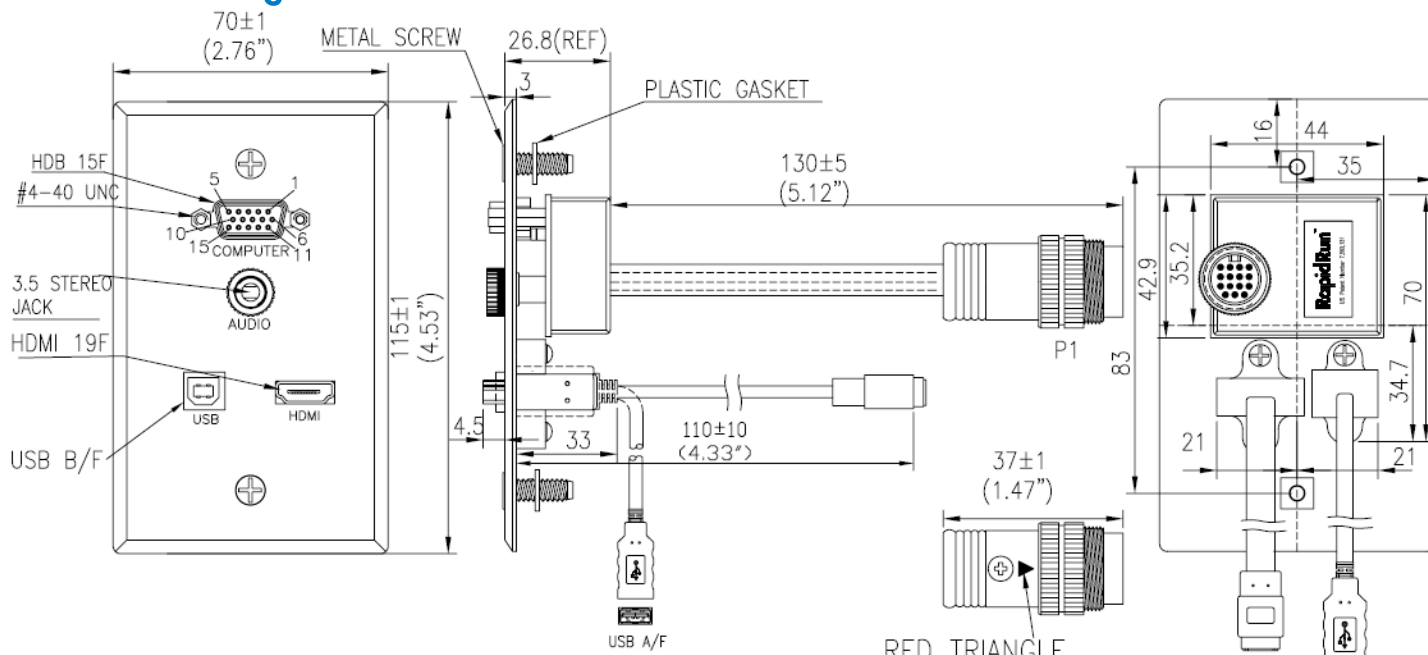

Physical Specifications:

Color Designation:	Platinum
Temperature Rating:	0°C ~ 70°C
Humidity:	0% ~ 90% RH
Bend Radius:	5mm
Compliance:	CE, FCC, RoHS2

Multiformat Pigtail:

Pigtail Length:	5.12 inches
Color Designation:	Orange
Connectors:	VGA + 3.5mm female, 15pin DIN male
Conductor (Coax)	
Wire gauge:	28AWG (7/0.127)TC
Insulation:	FM-PE ID: 1.6±0.07
Shield:	Spiral, 90% Min Coverage
Jacket Color	Red, Green, Blue
Conductor (1 Pair)	
Wire gauge:	24 AWG(7/0.20)TC
Insulation:	SR-PVC. ID: 1.1±0.05
Shield 1:	AL Face Inside
Shield 2:	Hot-Melt Al Foil Wrap
Drain:	24 AWG (7/0.20)TC
Jacket color:	Brown, Brown/White
Conductor (x7)	
Wire gauge:	24 AWG (11/0.16)TC
Jacket Color:	Black, Red, Blue, Orange, Gray, Yellow, Green

Specifications: RapidRun VGA + 3.5mm Single Gang Wall Plate + HDMI And USB Pass Through

USB Pigtail:

Pigtail Length:	4.33 inches
Jacket:	Black PVC
Shield 1:	AL Foil Wrap
Shield 2:	Braid (16*5/0.10)TC
Drain:	28 AWG (7/0.127)TC
Connectors:	USB B Female, USB A Female
Conductor (1 Pair)	
Wire gauge:	28AWG (7/0.127)TC, x2
Insulation:	HD-PE, ID: 0.90±0.05mm (Green White)
Conductor (x2)	
Wire gauge:	24 AWG (7/0.2)TC
Insulation:	SR-PVC, ID 1.1±0.05mm (Red, Black)

HDMI Pigtail:

Pigtail Length:	4.33 inches
Jacket:	Black PVC
Connectors:	HDMI Female x2
Conductor (5 Pair)	
Wire gauge:	30 AWG (7/0.10)TC
Drain:	30 AWG ((7/0.10)TC, x5
Shield 1:	AL Foil Wrap x5
Shield 2:	Braid (16/5/0.08 TC) x5
Insulation:	FM-PE, ID: 0.75±0.05mm (Brown, White) (Red, White) (Orange, White) (Green, White) (Blue, White)
Conductor (x4)	
Wire gauge:	30 AWG (7/0.10)TC
Shield:	Al Foil Wrap
Drain:	30 AWG (7/0.10TC)
Jacket	Black PVC

Specifications: RapidRun VGA + 3.5mm Single Gang Wall Plate + HDMI And USB Pass Through

USB A/F FEMALE FRONT VIEW

USB B/F FEMALE FRONT VIEW

CONDUCTOR:24AWG(7/0.2TC),X2
INSULATION:SR-PVC,ID:Ø1.1±0.05mm (RED,BLACK)