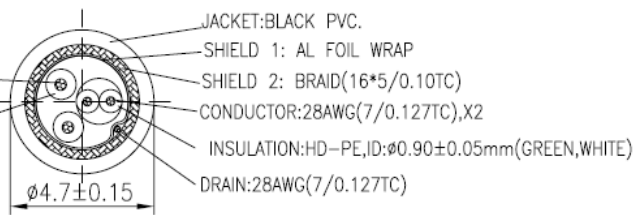

Physical Specifications:

Color Designation:	Platinum
Temperature Rating:	0°C ~ 70°C
Humidity:	0% ~ 90% RH
Bend Radius:	5mm
Compliance:	CE, FCC, RoHS2

Multiformat Pigtail:

Pigtail Length:	5.12 inches
Color Designation:	Orange
Connectors:	VGA + 3.5mm female, 15pin DIN male
Conductor (Coax)	
Wire gauge:	28AWG (7/0.127)TC
Insulation:	FM-PE ID: 1.6±0.07
Shield:	Spiral, 90% Min Coverage
Jacket Color	Red, Green, Blue
Conductor (1 Pair)	
Wire gauge:	24 AWG(7/0.20)TC
Insulation:	SR-PVC. ID: 1.1±0.05
Shield 1:	AL Face Inside
Shield 2:	Hot-Melt Al Foil Wrap
Drain:	24 AWG (7/0.20)TC
Jacket color:	Brown, Brown/White
Conductor (x7)	
Wire gauge:	24 AWG (11/0.16)TC
Jacket Color:	Black, Red, Blue, Orange, Gray, Yellow, Green

Specifications: RapidRun VGA + 3.5mm Single Gang Wall Plate + HDMI And USB Pass Through

USB Pigtail:

Pigtail Length:	4.33 inches
Jacket:	Black PVC
Shield 1:	AL Foil Wrap
Shield 2:	Braid (16*5/0.10)TC
Drain:	28 AWG (7/0.127)TC
Connectors:	USB B Female, USB A Female
Conductor (1 Pair)	
Wire gauge:	28AWG (7/0.127)TC, x2
Insulation:	HD-PE, ID: 0.90±0.05mm (Green White)
Conductor (x2)	
Wire gauge:	24 AWG (7/0.2)TC
Insulation:	SR-PVC, ID 1.1±0.05mm (Red, Black)

HDMI Pigtail:

Pigtail Length:	4.33 inches
Jacket:	Black PVC
Connectors:	HDMI Female x2
Conductor (5 Pair)	
Wire gauge:	30 AWG (7/0.10)TC
Drain:	30 AWG ((7/0.10)TC, x5
Shield 1:	AL Foil Wrap x5
Shield 2:	Braid (16/5/0.08 TC) x5
Insulation:	FM-PE, ID: 0.75±0.05mm (Brown, White) (Red, White) (Orange, White) (Green, White) (Blue, White)
Conductor (x4)	
Wire gauge:	30 AWG (7/0.10)TC
Shield:	Al Foil Wrap
Drain:	30 AWG (7/0.10TC)
Jacket	Black PVC

Specifications: RapidRun VGA + 3.5mm Single Gang Wall Plate + HDMI And USB Pass Through

USB A/F FEMALE FRONT VIEW

USB B/F FEMALE FRONT VIEW

CONDUCTOR:24AWG(7/0.2TC),X2
INSULATION:SR-PVC,ID:Ø1.1±0.05mm (RED,BLACK)