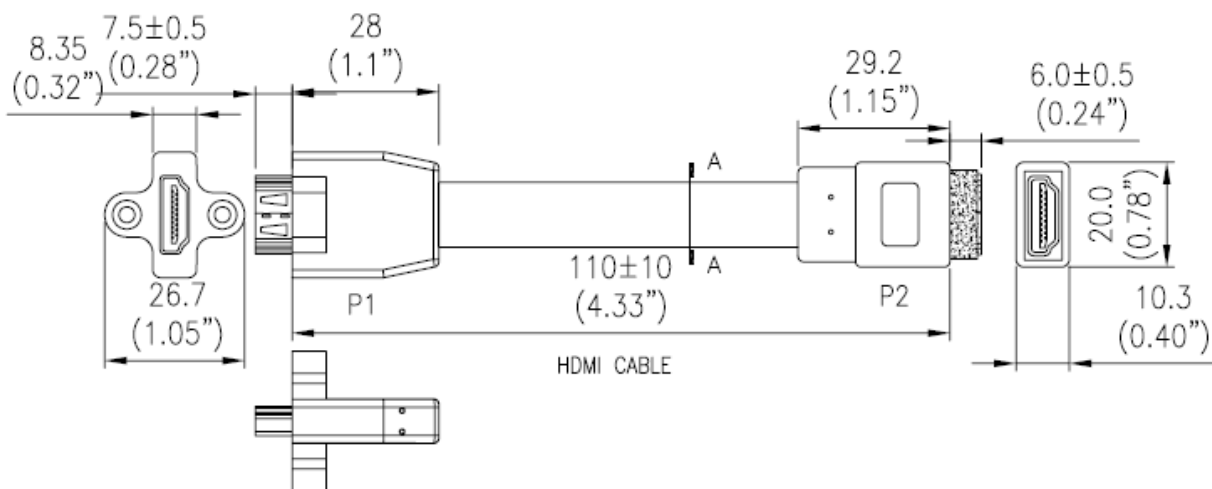

Specifications: RapidRun VGA + 3.5mm With HDMI Pass Through And One Keystone Single Gang Wall Plate

Part Number	Description	Weight (lbs)
60169	RapidRun VGA + 3.5mm With HDMI Pass Through And One Keystone Single Gang Wall Plate - Aluminum	.33