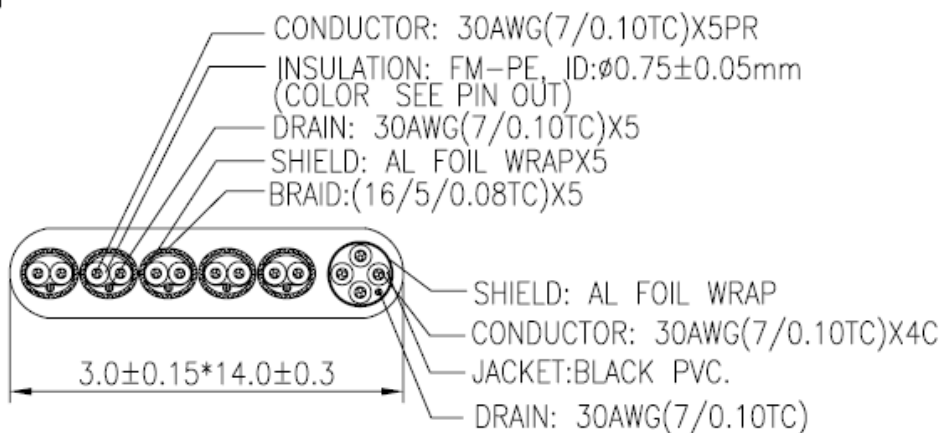

Specifications: RapidRun VGA + 3.5mm With HDMI Pass Through And One Keystone Single Gang Wall Plate

Part Number	Description	Weight (lbs)
60169	RapidRun VGA + 3.5mm With HDMI Pass Through And One Keystone Single Gang Wall Plate - Aluminum	.33