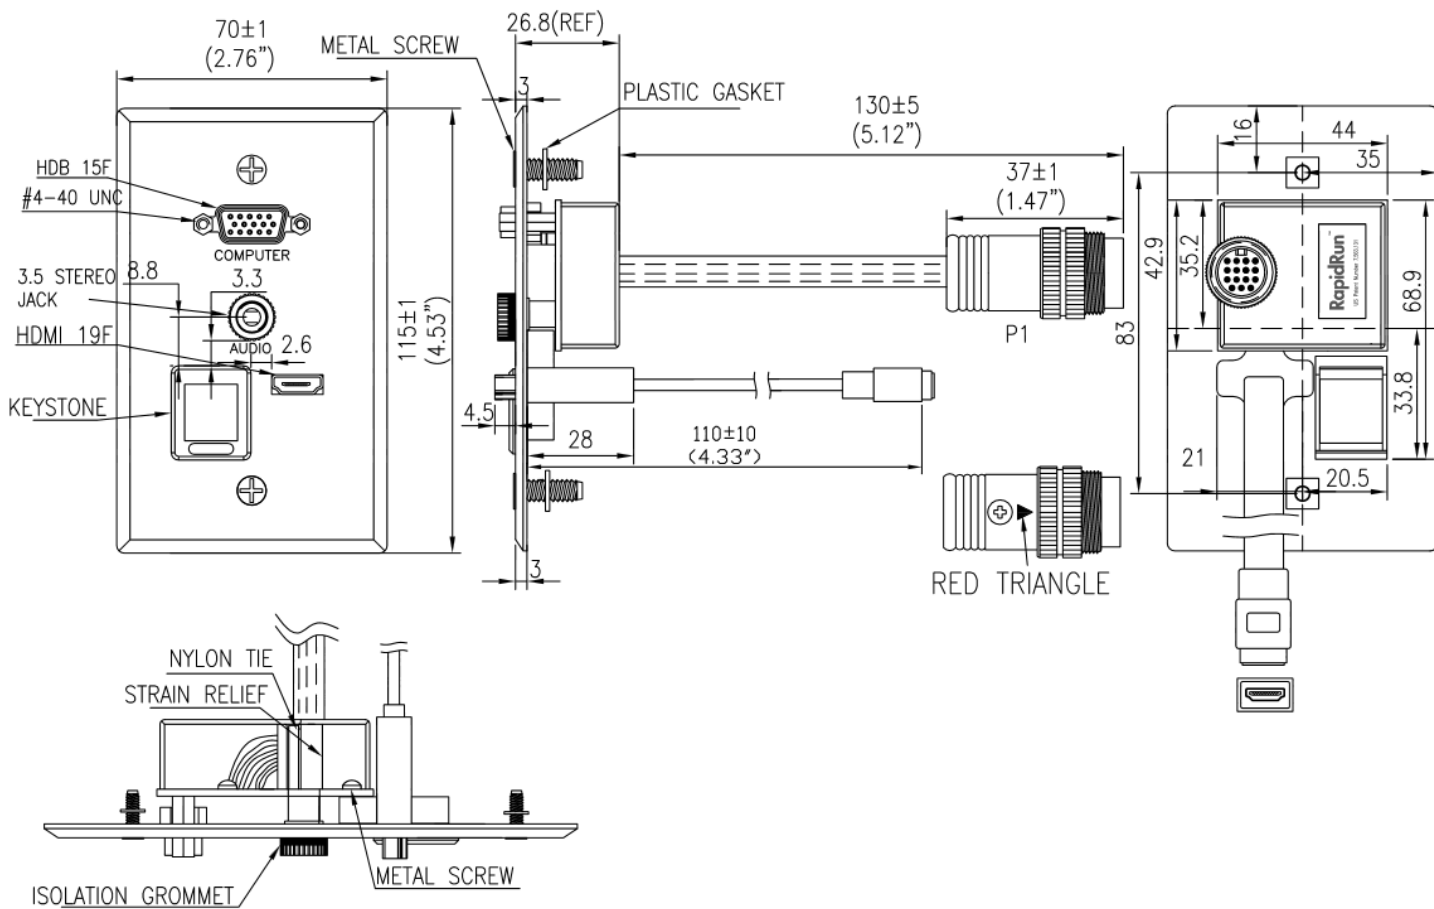

## Specifications: RapidRun VGA + 3.5mm With HDMI Pass Through And One Keystone Single Gang Wall Plate

### USB Pigtail:

---

Pigtail Length:	4.33 inches
Jacket:	Black PVC
Shield 1:	AL Foil Wrap
Shield 2:	Braid (16*5/0.10)TC
Drain:	28 AWG (7/0.127)TC
Connectors:	USB B Female, USB A Female
<b>Conductor (1 Pair)</b>	
Wire gauge:	28AWG (7/0.127)TC, x2
Insulation:	HD-PE, ID: 0.90±0.05mm (Green White)
<b>Conductor (x2)</b>	
Wire gauge:	24 AWG (7/0.2)TC
Insulation:	SR-PVC, ID 1.1±0.05mm (Red, Black)

### HDMI Pigtail:

---

Pigtail Length:	4.33 inches
Jacket:	Black PVC
Connectors:	HDMI Female x2
<b>Conductor (5 Pair)</b>	
Wire gauge:	30 AWG (7/0.10)TC
Drain:	30 AWG ((7/0.10)TC, x5
Shield 1:	AL Foil Wrap x5
Shield 2:	Braid (16/5/0.08 TC) x5
Insulation:	FM-PE, ID: 0.75±0.05mm (Brown, White) (Red, White) (Orange, White) (Green, White) ( Blue, White)
<b>Conductor (x4)</b>	
Wire gauge:	30 AWG (7/0.10)TC
Shield:	Al Foil Wrap
Drain:	30 AWG (7/0.10TC)
Jacket	Black PVC

# Specifications: RapidRun VGA + 3.5mm With HDMI Pass Through And One Keystone Single Gang Wall Plate