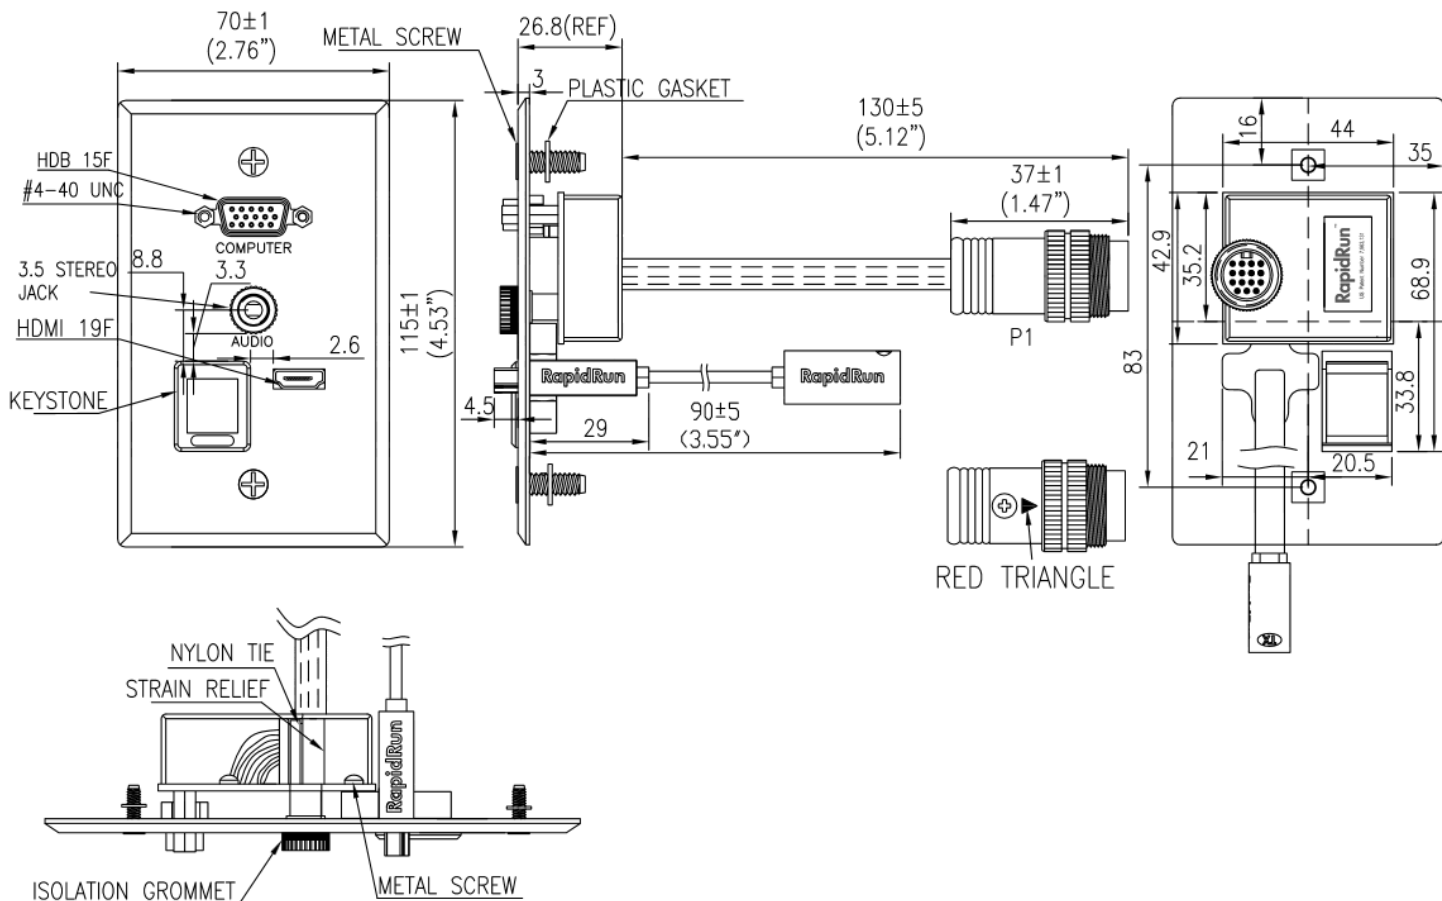

## Physical Specifications:

---

Color Designation:	Platinum
Temperature Rating:	0°C ~ 70°C
Humidity:	0% ~ 90% RH
Bend Radius:	5mm
Compliance:	CE, FCC, RoHS2

## Multiformat Pigtail:

---

Pigtail Length:	5.12 inches
Color Designation:	Orange
Connectors:	VGA + 3.5mm female, 15pin DIN male
<b>Conductor (Coax)</b>	
Wire gauge:	28AWG (7/0.127)TC
Insulation:	FM-PE ID: 1.6±0.07
Shield:	Spiral, 90% Min Coverage
Jacket Color	Red, Green, Blue
<b>Conductor (1 Pair)</b>	
Wire gauge:	24 AWG(7/0.20)TC
Insulation:	SR-PVC. ID: 1.1±0.05
Shield 1:	AL Face Inside
Shield 2:	Hot-Melt Al Foil Wrap
Drain:	24 AWG (7/0.20)TC
Jacket color:	Brown, Brown/White
<b>Conductor (x7)</b>	
Wire gauge:	24 AWG (11/0.16)TC
Jacket Color:	Black, Red, Blue, Orange, Gray, Yellow, Green

## Optical Pigtail:

---

Pigtail Length:	3.85 inches
Jacket:	Black PVC
Flexible PCB:	x2
Connectors:	HDMI Female, 20pin MDP

# Specifications: RapidRun HDMI, VGA and Stereo Audio with One Keystone Single Gang Wall plate