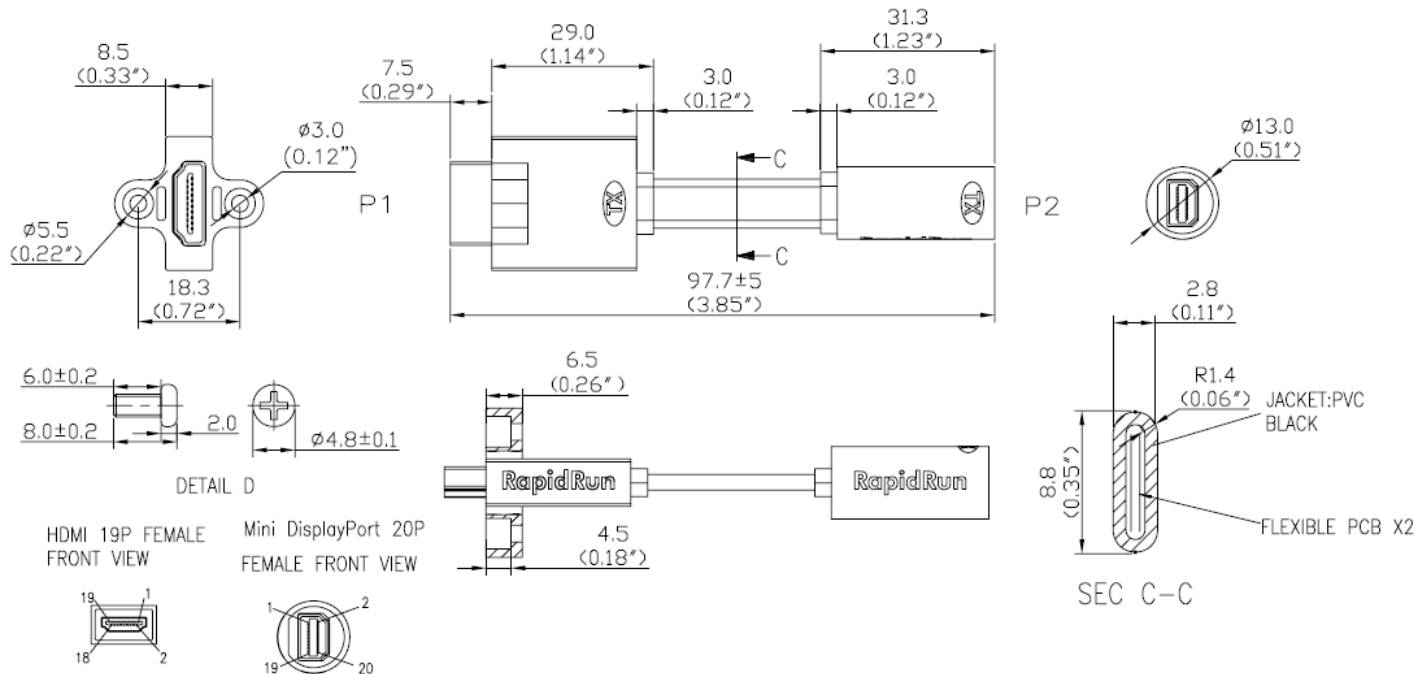

## Multiformat Pigtail:

---

Pigtail Length:	5.12 inches
Color Designation:	Orange
Connectors:	VGA + 3.5mm female, 15pin DIN male
<b>Conductor (Coax)</b>	
Wire gauge:	28AWG (7/0.127)TC
Insulation:	FM-PE ID: 1.6±0.07
Shield:	Spiral, 90% Min Coverage
Jacket Color	Red, Green, Blue
<b>Conductor (1 Pair)</b>	
Wire gauge:	24 AWG(7/0.20)TC
Insulation:	SR-PVC. ID: 1.1±0.05
Shield 1:	AL Face Inside
Shield 2:	Hot-Melt Al Foil Wrap
Drain:	24 AWG (7/0.20)TC
Jacket color:	Brown, Brown/White
<b>Conductor (x7)</b>	
Wire gauge:	24 AWG (11/0.16)TC
Jacket Color:	Black, Red, Blue, Orange, Gray, Yellow, Green

## Optical Pigtail:

---

Pigtail Length:	3.85 inches
Jacket:	Black PVC
Flexible PCB:	x2
Connectors:	HDMI Female, 20pin MDP

# Specifications: RapidRun HDMI, VGA and Stereo Audio with One Keystone Single Gang Wall plate

# Specifications: RapidRun HDMI, VGA and Stereo Audio with One Keystone Single Gang Wall plate

Part Number	Description	Weight (lbs)
60168	RapidRun HDMI, VGA and Stereo Audio with One Keystone Single Gang Wall plate	.31