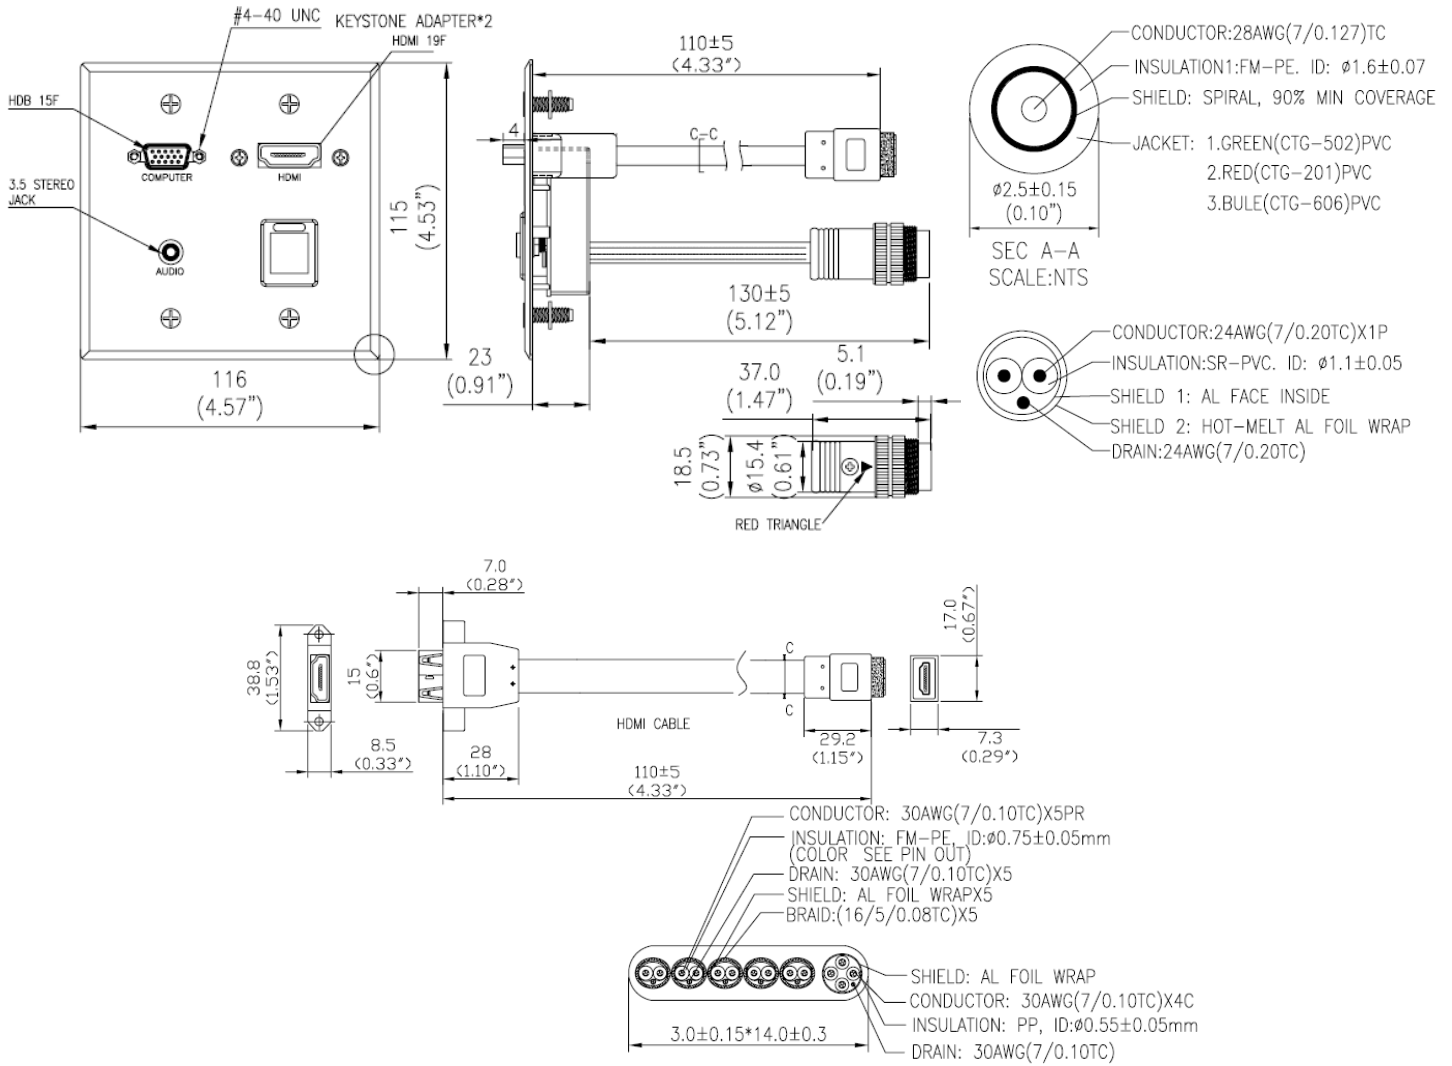

RapidRun® Double Gang VGA (HD15) + 3.5mm + HDMI Pass Through Wall Plate

- Color Code: Orange (for use with Multi-Format runners)
- Supports resolutions up to 1600 x 1200 pixels (UXGA resolution)
- Supports resolutions up to 1080p (HDMI Pass Through)
- Three 28 AWG coaxial cables with braided copper shielding, three 26 AWG twisted pair, and a single 26 AWG pair
- Fits into most J-boxes.
- Lifetime Warranty

Conductor (Qty 3 twisted pair + 2 conductors):

Conductor Type:	24 AWG (7/0.2) Tinned Copper
Insulation:	Min Avg. Thickness: 0.23 mm PVC

HD15 Connector (Qty. 1):

Connector Type:	High Density D-Sub 15 pin
Gender:	Female
Contact Material:	Brass, 3 µm Gold Plating
Insulation:	Black PBT

3.5mm Connector (Qty. 1):

Connector Type:	3.5mm Stereo
Gender:	Female
Contact Material:	Brass, 3 µm Nickel Plating

RapidRun Connector (Qty. 1):

Connector Type:	DIN 15 pin
Gender:	Male
Contact Material:	Brass, 3 µm Gold Plating
Insulation	Black PBT

HDMI Connector (Qty 1):

Connector Type:	HDMI 19pin
Gender:	Female

Specifications: RapidRun® Double Gang VGA (HD15) + 3.5mm + HDMI Pass Through Wall Plate

Part Number	Description	Weight (lbs)
60017	RapidRun® Double Gang VGA (HD15) + 3.5mm + HDMI Pass Through Wall Plate	