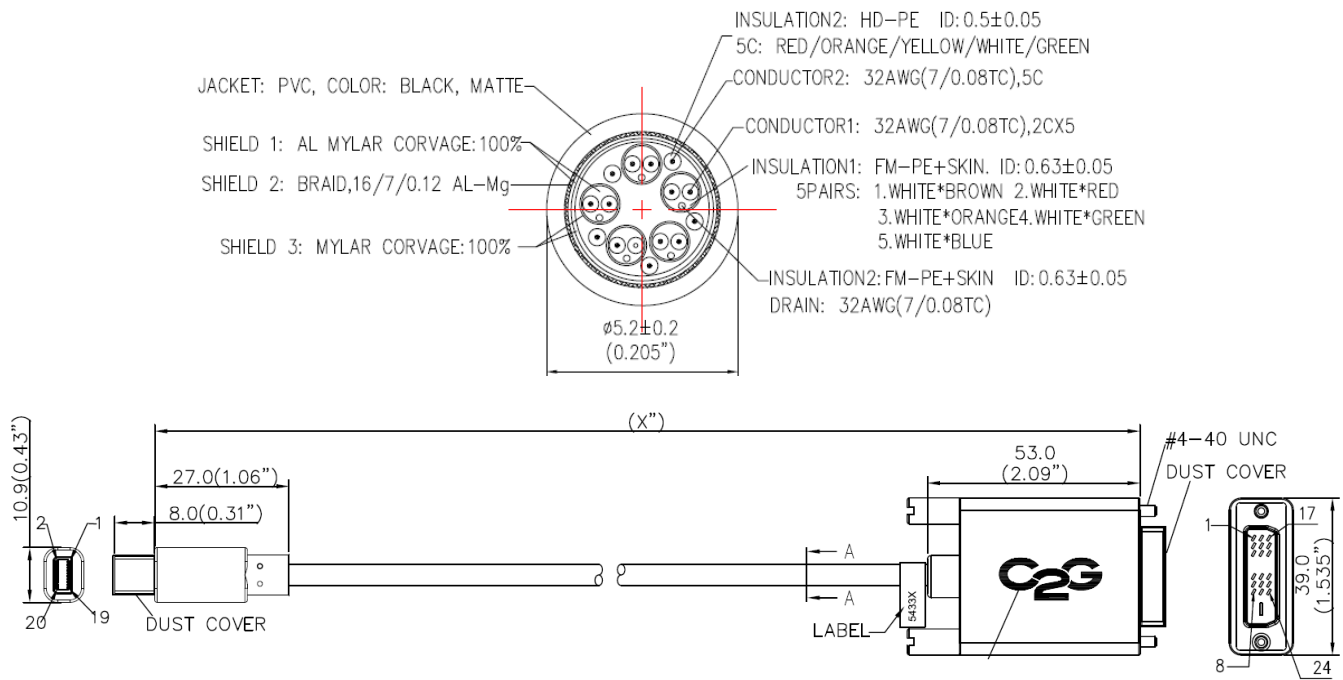

| | |
|-------------|--|
| Conductor: | 32AWG (7/0.08TC) |
| Insulation: | FM-PE, ID:0.63±0.05mm |
| Color: | White/Brown, White/Red, White/Orange, White/Green White/Blue |
| Drain: | 32AWG (7/0.08TC) HD-PE ID:0.63±0.05 |
| Shield: | Aluminum Foil Wrap Coverage—100% |

| | |
|---------|-----------------------------|
| Jacket: | PVC |
| Shield: | Aluminum Foil—Coverage 100% |
| | Braid—16/9/0.12 |
| Drain: | 2:30AWG (7/0.08 BC) |
| OD: | 5.2±0.2 |

Specifications: Mini DisplayPort to DVI Adapter Cables