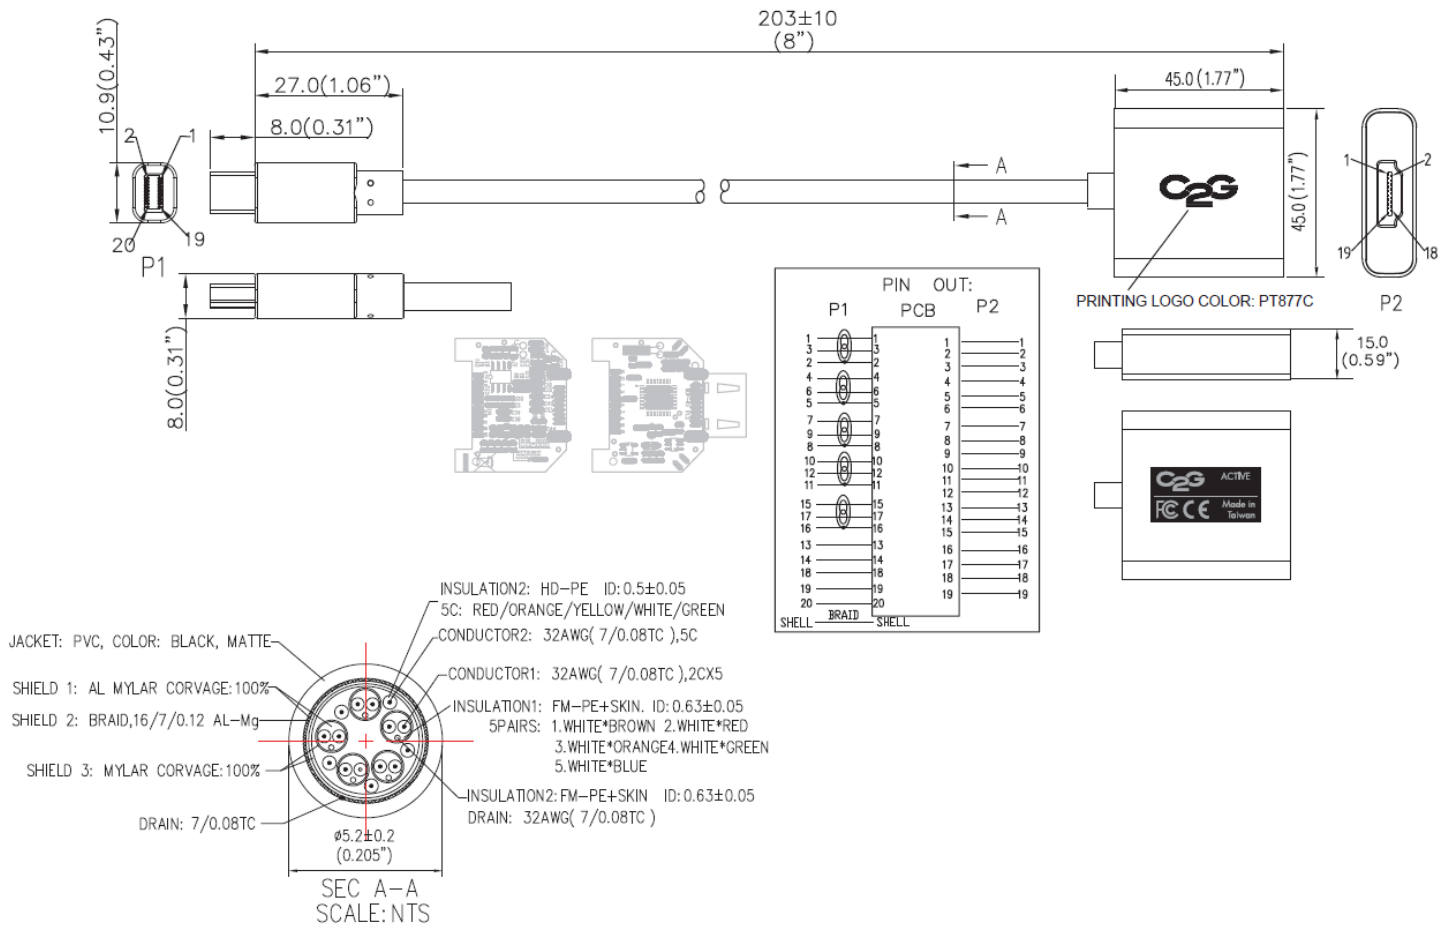

Specifications: Mini DisplayPort to HDMI Active Adapter Converter

Part Number	Description	Weight (lbs)
54307	Mini DisplayPort to HDMI Active Adapter Converter - Black	0.070
54308	Mini DisplayPort to HDMI Active Adapter Converter - White	0.070