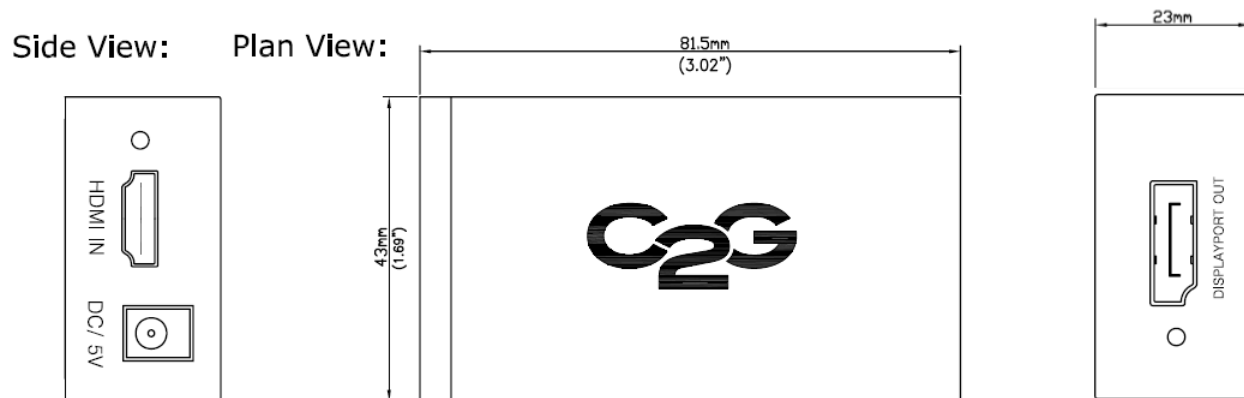

## Electrical Characteristics:

Resolution:	1920 x 1200
HDCP Support:	Yes
Operating Temperature:	-10°C to 50°C
Storage Temperature:	-20°C to 70°C

## Power Adapter Specifications:

Input:	100-240VAC, 50-60HZ, 0.5A
Output:	5VDC, 2000MA
Dimensions:	74.5 x 41 x 28.7mm
Cable Length:	1080mm (42.5in)
Pin Diameter:	OD: 5.5mm, ID: 2.1mm
Center Pin Polarity:	Positive

## Physical Characteristics:

Approvals:	CE compliant for RoHS2
Housing:	Metal
Dimensions:	81.5 x 42 x 23mm
Connections:	HDMI Female DisplayPort Female

Part Number	Description	Weight (lbs)
54179	HDMI to DisplayPort Converter	