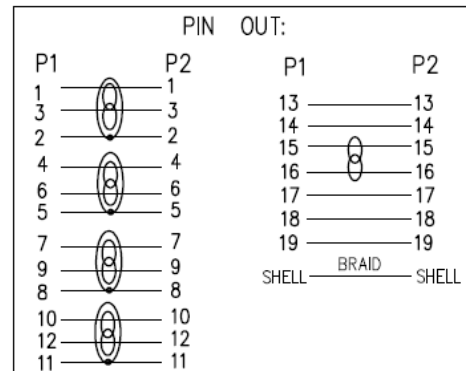

**TruLink® Media Gateway HDMI Plenum Rated Cable with 90° downward-angled male connector**

- Supports video resolutions up to 1080p
- Designed for use with TruLink Media Gateway products
- Captive screw to attach to back of the TruLink Media Gateway

# Specifications: HDMI Plenum Rated Cable with 90° downward-angled male connector

## Physical Characteristics:

Connectors:	HDMI Male x 2
Cable OD:	9±0.2mm
Rating:	Temp 80°C
Voltage:	30V
Metal Screw:	M3x0.5x6mm LG; L=17mm
Operating Temperature:	0~50°C
Storage Temperature:	-25°C~70°C