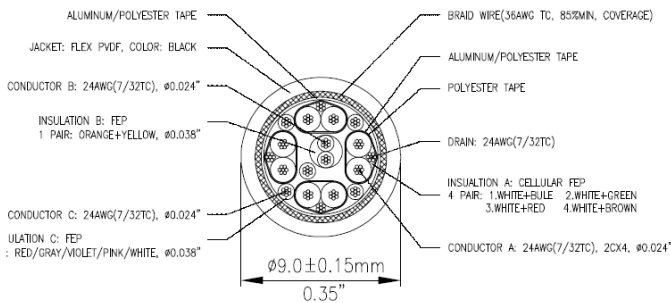

**TruLink® Media Gateway HDMI Plenum Rated Cable with 90° downward-angled male connector**

- Supports video resolutions up to 1080p
- Designed for use with TruLink Media Gateway products
- Captive screw to attach to back of the TruLink Media Gateway

# Specifications: HDMI Plenum Rated Cable with 90° downward-angled male connector

## Physical Characteristics:

Connectors:	HDMI Male x 2
Cable OD:	9±0.2mm
Rating:	Temp 80°C
Voltage:	30V
Metal Screw:	M3x0.5x6mm LG; L=17mm
Operating Temperature:	0~50°C
Storage Temperature:	-25°C~70°C