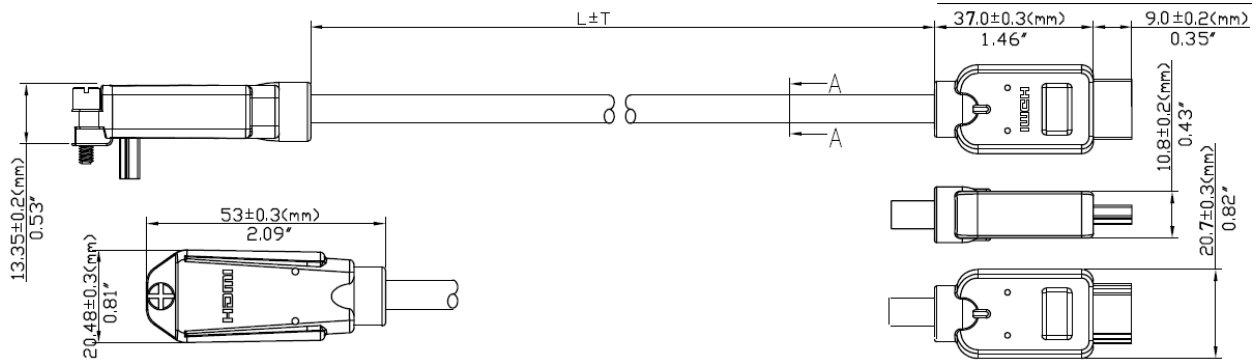

**TruLink® Media Gateway HDMI Plenum Rated Cable with 90° downward-angled male connector**

- Supports video resolutions up to 1080p
- Designed for use with TruLink Media Gateway products
- Captive screw to attach to back of the TruLink Media Gateway

# Specifications: HDMI Plenum Rated Cable with 90° downward-angled male connector

## Physical Characteristics:

Connectors:	HDMI Male x 2
Cable OD:	9±0.2mm
Rating:	Temp 80°C
Voltage:	30V
Metal Screw:	M3x0.5x6mm LG; L=17mm
Operating Temperature:	0~50°C
Storage Temperature:	-25°C~70°C

## Specifications: HDMI Plenum Rated Cable with 90° downward-angled male connector

Part Number	Description	Weight (lbs)
50328	5m TruLink Media Gateway HDMI Plenum Rated Cable with 90° downward-angled male connector	1.61
50329	7m TruLink Media Gateway HDMI Plenum Rated Cable with 90° downward-angled male connector	2.41
50330	10m TruLink Media Gateway HDMI Plenum Rated Cable with 90° downward-angled male connector	3.15
50331	15m TruLink Media Gateway HDMI Plenum Rated Cable with 90° downward-angled male connector	4.74