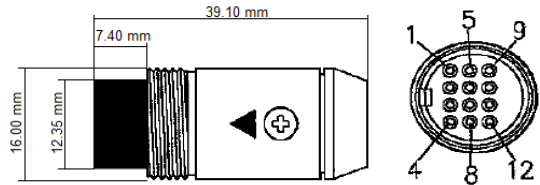

Specifications: RapidRun® Plenum Rated Multimedia Runner Cables

Conductor (Qty. 5):

Conductor Type:	28AWG Tinned Copper
Insulation:	Minimum Avg. Thickness: 0.19mm Foam FEP
Shield:	AL-Foil – 100% Coverage Braided Tinned Copper 42±3/0.12 85% Min. Coverage
Jacket:	Minimum Avg. Thickness: 0.7mm PVC: (1) red, (1) green, (1) blue, (1) black, (1) white

Connector (Qty. 2):

Connector Type:	DIN 12-pin
Gender:	Female
Contact Material:	Brass, 3µm Gold Plating
Insulation:	Black PBT