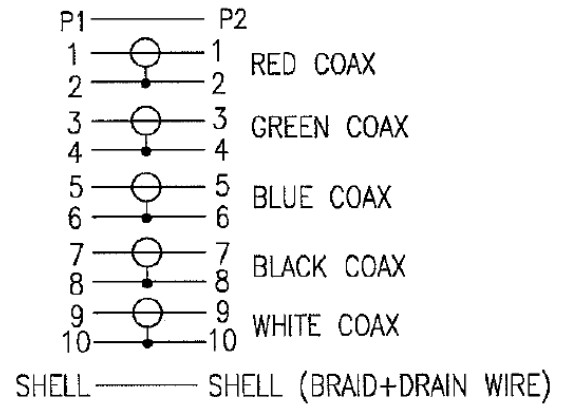

Specifications: RapidRun® Plenum Rated Multimedia Runner Cables

Conductor (Qty. 5):

Conductor Type:	28AWG Tinned Copper
Insulation:	Minimum Avg. Thickness: 0.19mm Foam FEP
Shield:	AL-Foil – 100% Coverage Braided Tinned Copper 42±3/0.12 85% Min. Coverage
Jacket:	Minimum Avg. Thickness: 0.7mm PVC: (1) red, (1) green, (1) blue, (1) black, (1) white

Connector (Qty. 2):

Connector Type:	DIN 12-pin
Gender:	Female
Contact Material:	Brass, 3µm Gold Plating
Insulation:	Black PBT

PIN OUT

Overall Cable

AL Mylar Shield:	100% Coverage
Braided Shield:	85% Coverage (42 ± 3/0.12 Tinned Copper)
Drain Wire:	7/34AWG Tinned Copper
Jacket:	Low Smoke PVC – CMP rated Minimum Avg. Thickness: 0.7mm O.D.: 7.7 ± 0.15mm Blue Heat Shrink