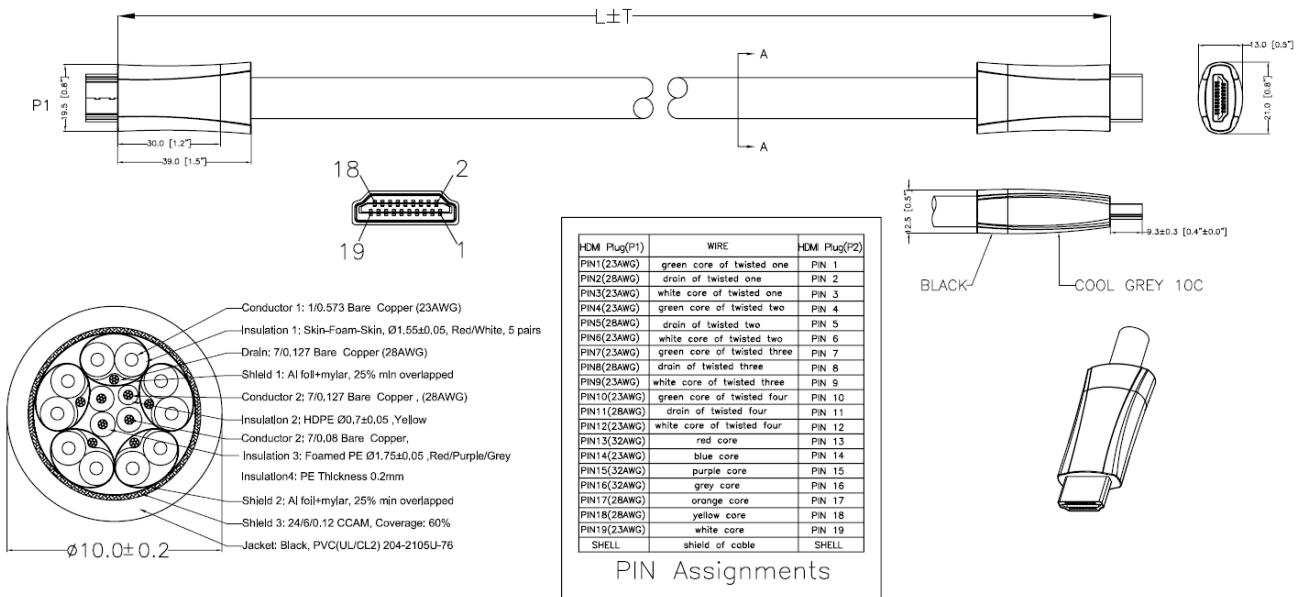

Specifications: C2G Select HDMI Cable

Part Number	Description	Weight (lbs)
42525	7m Select High Speed HDMI Cable with Ethernet	1.750
50633	25ft Select High Speed HDMI Cable with Ethernet	1.957