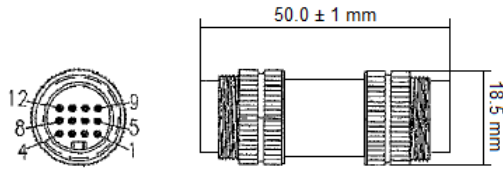

RapidRun[®] Couplers

- Used for coupling two runners, or two flying leads
- Create custom flying leads up to 20 ft in length
- Create customer length runner cables to meet your exact specifications
- Lifetime Warranty

RapidRun® Couplers

42057

42188

42058

42189

Item	Description	Weight
42057	RapidRun Multimedia 12-Pin Din (Blue) M/M Coupler	0.09
42058	RapidRun PC 15-Pin Din (Yellow) M/M Coupler	0.09
42188	RapidRun Multimedia 12-Pin Din (Blue) F/F Coupler	0.08
42189	RapidRun PC 15-Pin Din (Yellow) F/F Coupler	0.08