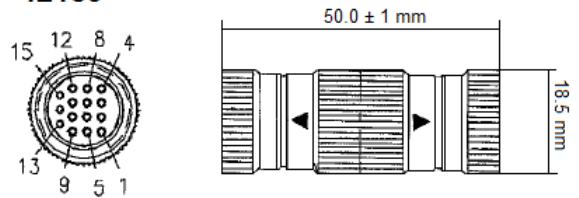

RapidRun[®] Couplers

- Used for coupling two runners, or two flying leads
- Create custom flying leads up to 20 ft in length
- Create customer length runner cables to meet your exact specifications
- Lifetime Warranty

RapidRun® Couplers

42057

42188

42058

42189

Item	Description	Weight
42057	RapidRun Multimedia 12-Pin Din (Blue) M/M Coupler	0.09
42058	RapidRun PC 15-Pin Din (Yellow) M/M Coupler	0.09
42188	RapidRun Multimedia 12-Pin Din (Blue) F/F Coupler	0.08
42189	RapidRun PC 15-Pin Din (Yellow) F/F Coupler	0.08