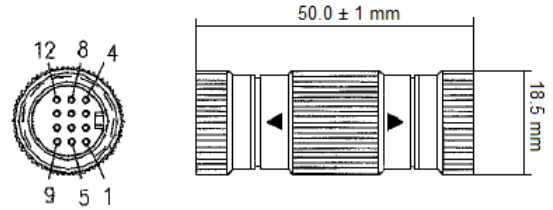

RapidRun[®] Couplers

- Used for coupling two runners, or two flying leads
- Create custom flying leads up to 20 ft in length
- Create customer length runner cables to meet your exact specifications
- Lifetime Warranty

RapidRun® Couplers

42057

42188

42058

42189

Item	Description	Weight
42057	RapidRun Multimedia 12-Pin Din (Blue) M/M Coupler	0.09
42058	RapidRun PC 15-Pin Din (Yellow) M/M Coupler	0.09
42188	RapidRun Multimedia 12-Pin Din (Blue) F/F Coupler	0.08
42189	RapidRun PC 15-Pin Din (Yellow) F/F Coupler	0.08