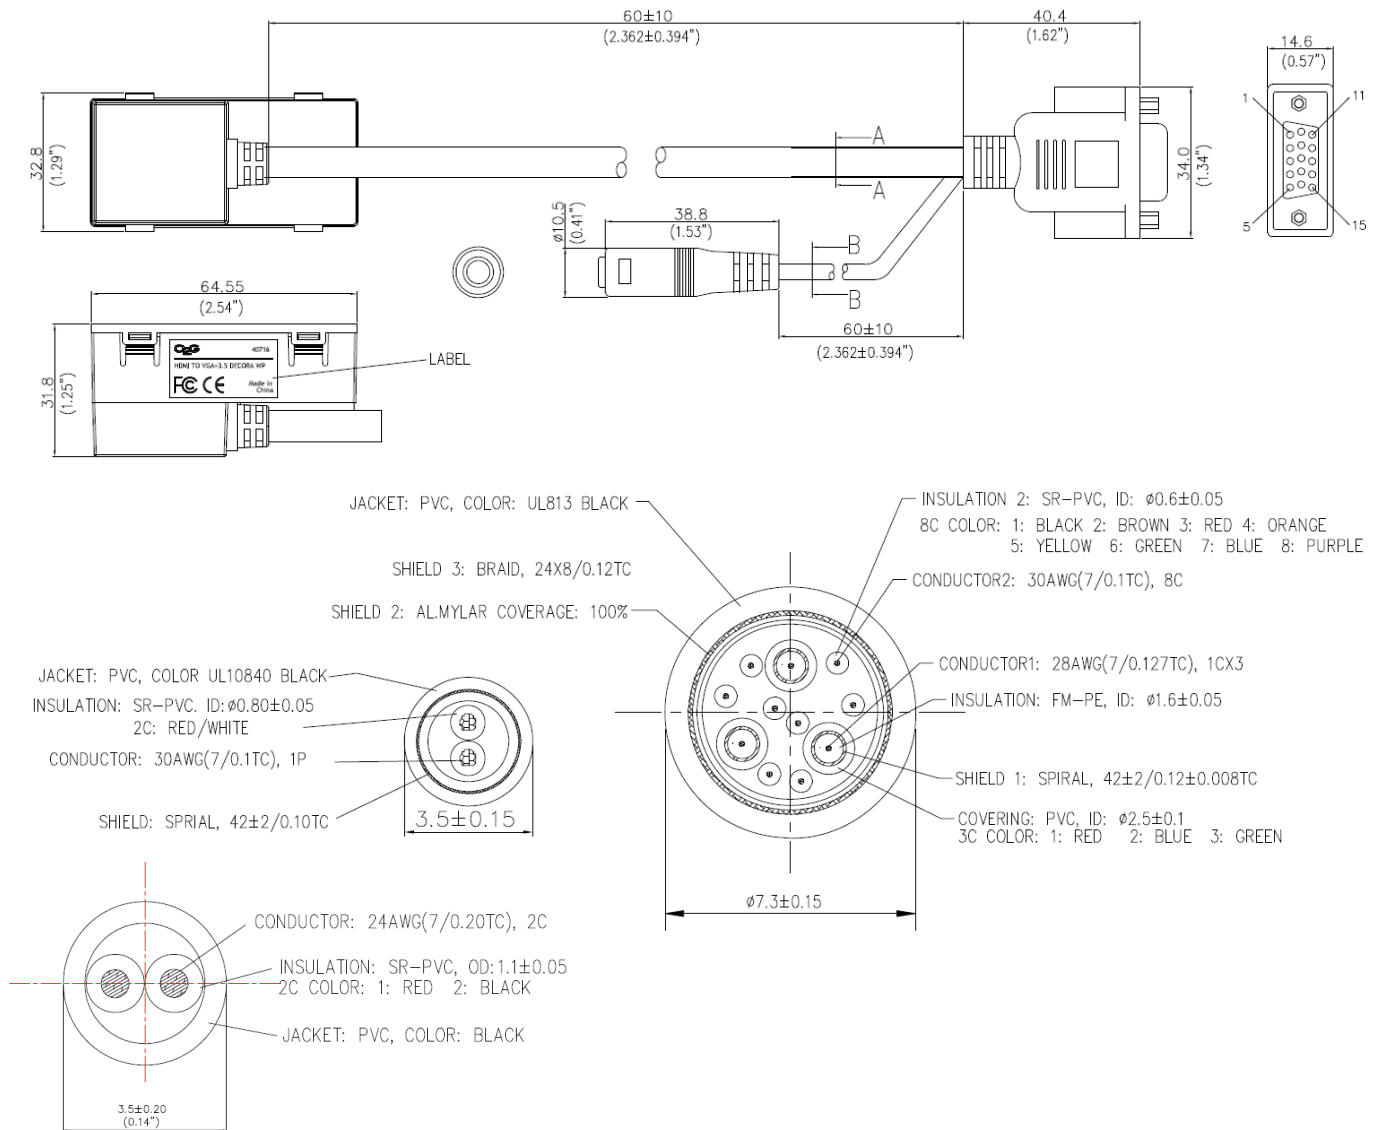

Specifications: HDMI to VGA Decora Style Wall Plate

Part Number	Description	Weight (lbs)
41344	HDMI to VGA Decora Style Wall Plate—White	
41345	HDMI to VGA Decora Style Wall Plate—Aluminum	
41346	HDMI to VGA Decora Style Wall Plate—Ivory	
41347	HDMI to VGA Decora Style Wall Plate—Black