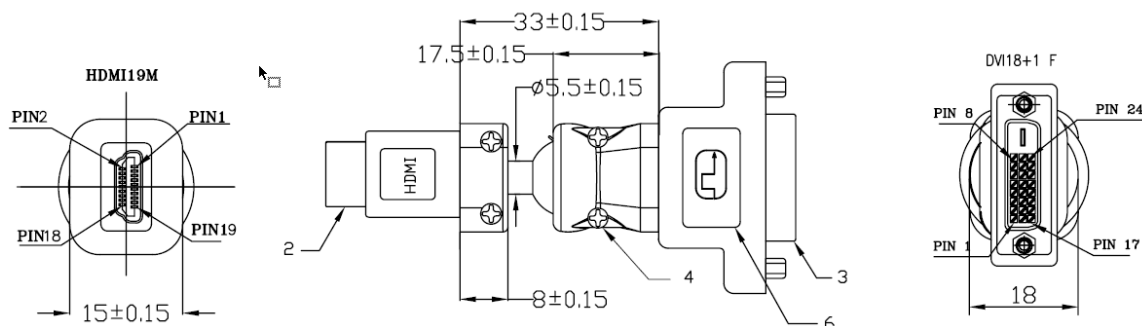

360° Rotating HDMI Male to DVI-D Female Adapter

- Full 1080p Resolution support
- Center ball joint design allows for 360° rotation and 90° bending
- RoHS Compliant

Specifications: 360° Rotating HDMI Male to DVI-D Female Adapter

Electrical Characteristics:

HDMI Features Supported: 1080p, Deep Color, TrueHD, DTS-HD

Physical Characteristics:

Connectors: HDMI Type A Male
 Solder Type, Insulation: Black,
 Shell Plated: Nickel
 DVI-D Female
 Solder Type, Insulation: Black,
 Shell Plated: Nickel
 Approvals: RoHS

Part Number	Description	Weight (lbs)
40932	360° Rotating HDMI Male to DVI-D Female Adapter	0.07