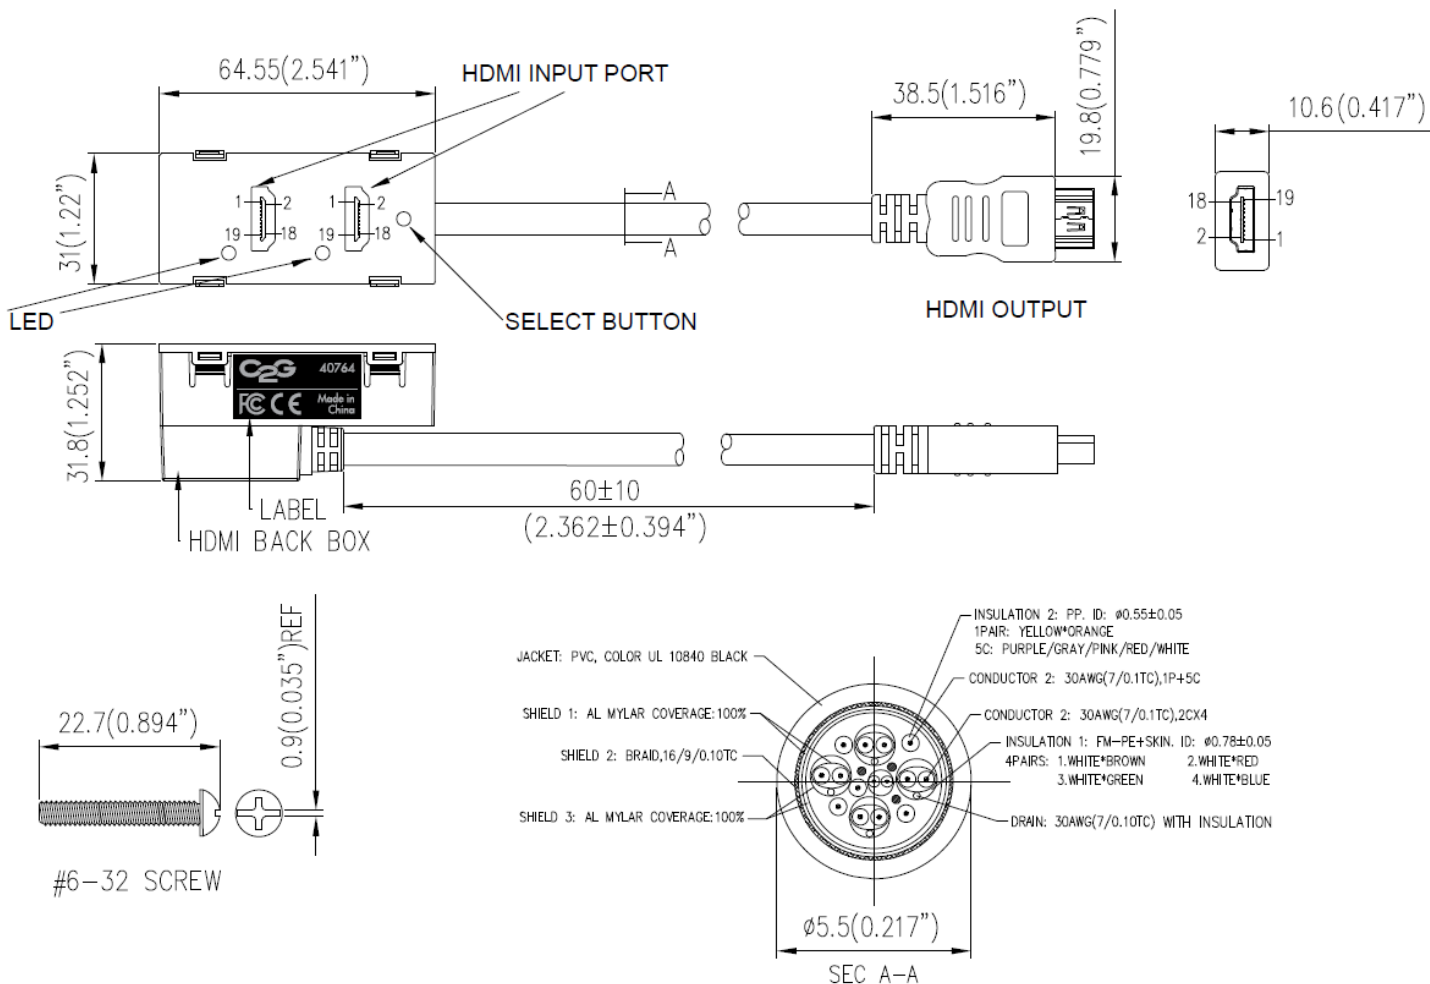

SPECIFICATION SHEET

2-Port HDMI Switch—Decora Style Wall Plate

- Autosensing function allows automatic device selection when a new source is plugged in such as a tablet or notebook.
- Manual switching provides the user with the control to switch between sources such as a Bluray player or computer.
- Multiple face plate color options to match the decor of a room.
- 2.5Gbps bandwidth
- Supports Deep Color
- 3 Year Warranty

Specifications: 2-Port HDMI Switch—Decora Style Wall Plate

Electrical Specifications:

Power Requirements	5V (from HDMI source)
Maximum Bandwidth	2.5Gbps per channel
Propagation Delay	≤2ns
Supply Voltage	VDD = 3.3V ±5%
Termination Resistors	Integrated 50Ω (±10%)
Supply Voltage on Ground Potential	-0.5V to +4.0V
DC Input Voltage	-.05V to VDD
DC Output Current	120mA

Physical Specifications:

Inputs	HDMI Female x 2
Output	HDMI Female x 1
Dimensions (HxWxD)	64.55 x 31 x 31.8mm (Output cable 98.5 ± 10mm) 2.54 x 1.22 x 1.25 inches (Output cable 3.88 ± .4 inches)
Operating Temperature	5°C to 40°C; 10-90% RH (Non-Condensing)
Storage Temperature	-20°C to 64°C; 10-90% RH (Non-Condensing)

Specifications: 2-Port HDMI Switch—Decora Style Wall Plate

Part Number	Description	Weight (lbs)
40764	2-Port HDMI Switch—Decora Style Wall Plate	.55

CABLES TO GO

Cables To Go
 3555 Kettering Blvd.
 Moraine, OH 45439
 Phone: 800.287.2843
 www.c2g.com