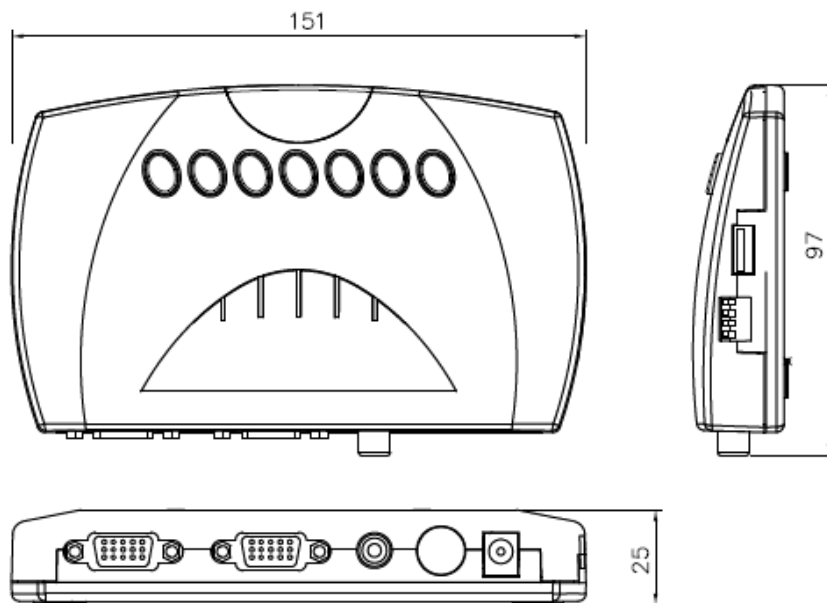

PC to TV Converter

- Converts a PC VGA signal to S-Video or Composite RCA Video
- Supports NTSC or PAL
- Powered by a standard USB A Port

Specifications: PC to TV Converter

Electrical Characteristics:

VGA Input Resolutions Supported: 640x480, 800x600, and 1024x768
Output Video Type: Svideo or Composite RCA Video

Physical Characteristics:

Inputs: HD15 VGA
USB Type A
Outputs: HD15 VGA (local)
Composite RCA
S-Video
Approvals: RoHS
Dimensions: 151 x 97 x 25mm

Part Number	Description	Weight (lbs)
40698	PC to TV Converter	1.80