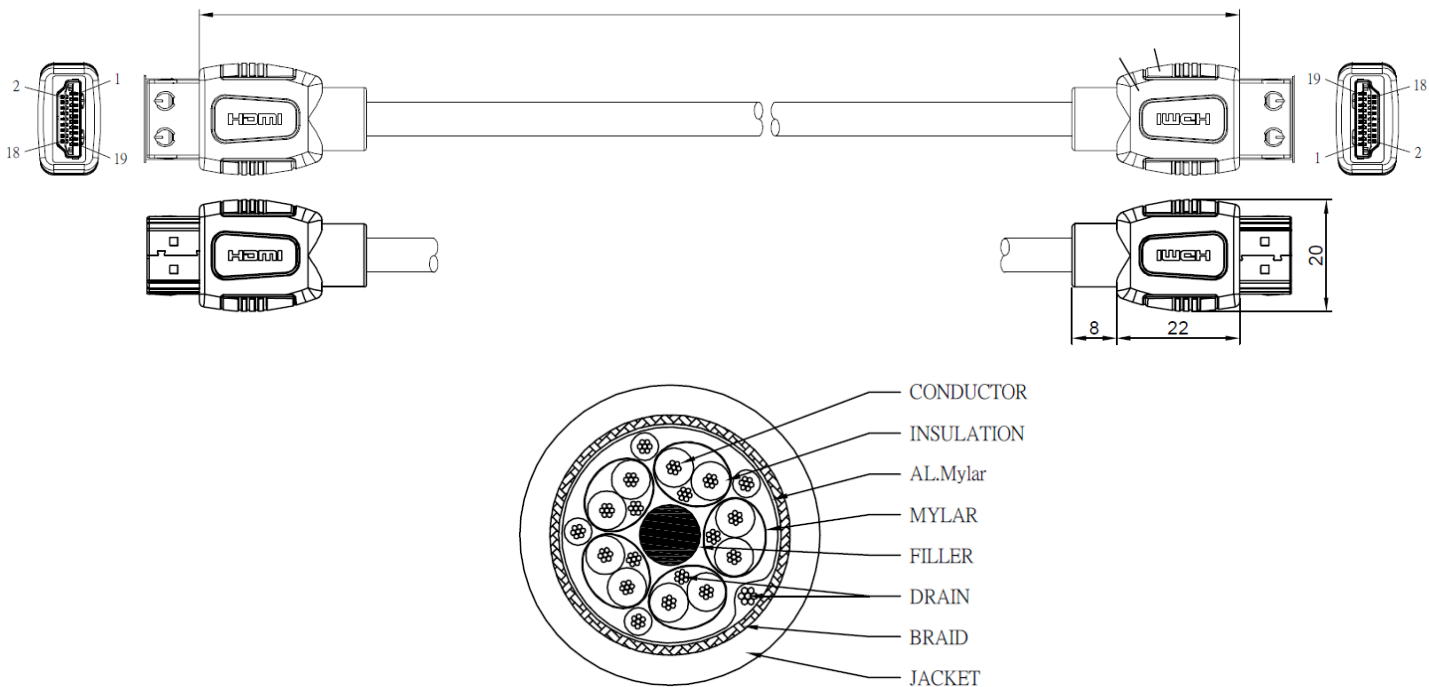

Specifications: HDMI Cable With Gripping Connectors