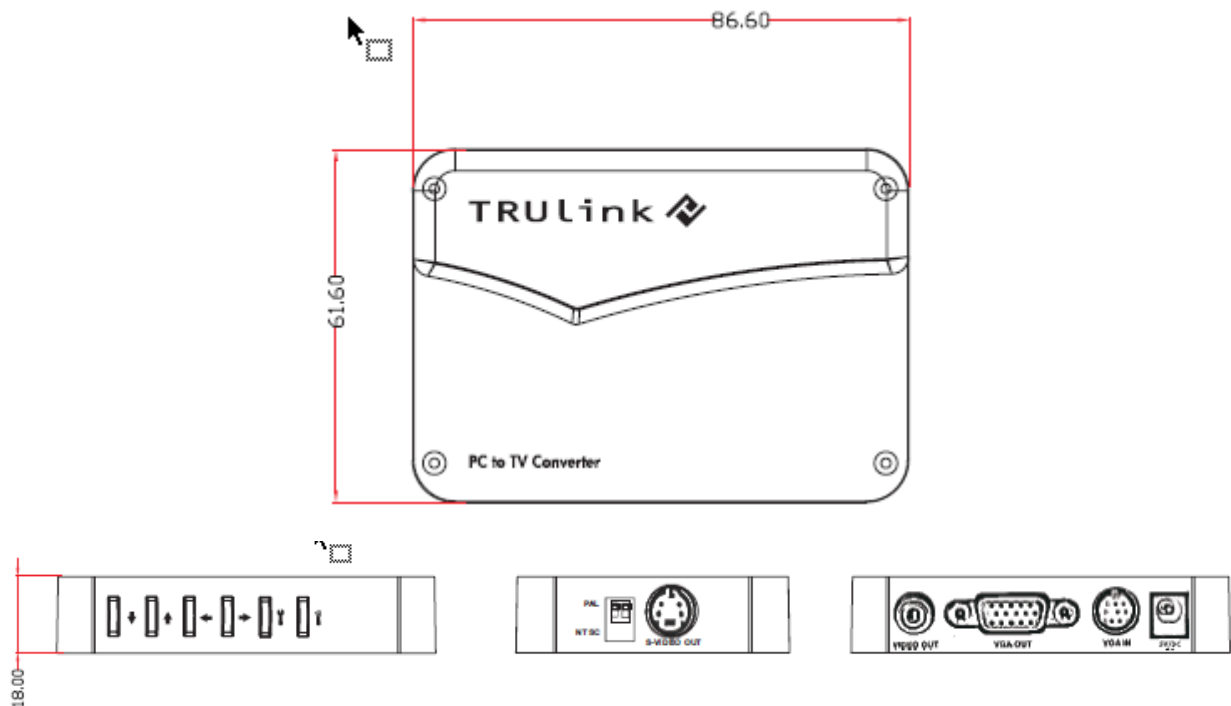

Video Formats Supported:
 Maximum Video Input Resolution:
 Signal Type:

NTSC, PAL
 1024 x 768 @ 85 Hz
 Analog

Physical Characteristics:

Video Input:
 Video Outputs:

8-pin Mini Din VGA
 RCA—Composite Video
 4-pin Mini Din—Svideo
 HD15—VGA (local)
 RoHS
 86.6 x 61.6 x 18mm

Approvals:
 Dimensions (LxWxH)

Part Number	Description	Weight (lbs)
29548	TruLink VGA to Composite PC-TV Video Adapter	0.09