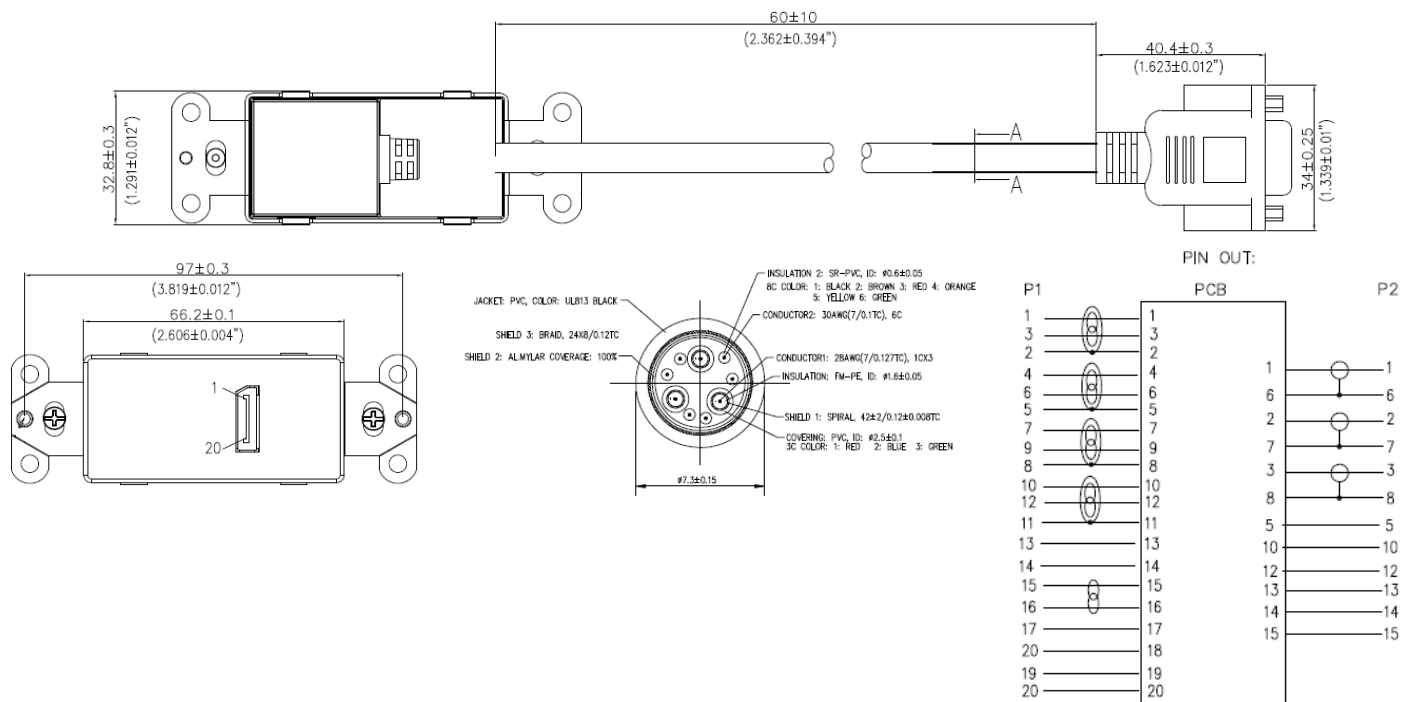

Specifications: DisplayPort to VGA Active Adapter Decora Style Wall Plate

Signal Specifications:

Signal Support:	DisplayPort, VGA
DisplayPort Specification:	1.1
Maximum Resolution	1920 x 1200
Impedance	75±5ohms

Physical Characteristics:

Inputs:	DisplayPort
Output:	VGA
Included cable	3m DisplayPort Cable*
VGA Pigtail Length	60mm
Pigtail OD	7.3±0.15mm
Dimensions (HxWxD):	66 x 32.8 x 33.3mm(without cover)
Operating Temperature:	0-50C
Storage Temperature	-25C~70C

*Must be used in order to support necessary power requirements.

Part Number	Description
29446	DisplayPort to VGA Active Adapter Decora Style Wall Plate—Aluminum
29447	DisplayPort to VGA Active Adapter Decora Style Wall Plate—White
29448	DisplayPort to VGA Active Adapter Decora Style Wall Plate—Ivory
29449	DisplayPort to VGA Active Adapter Decora Style Wall Plate—Black