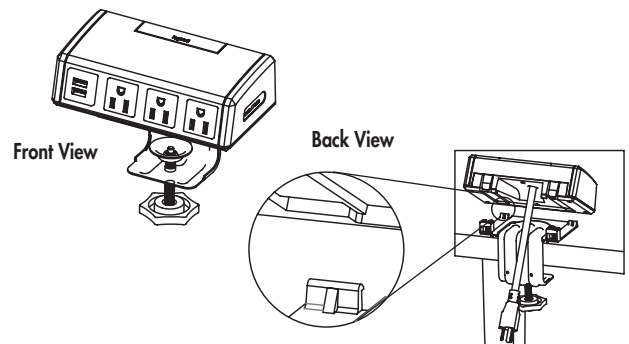

Installs on the edge of a work surface.