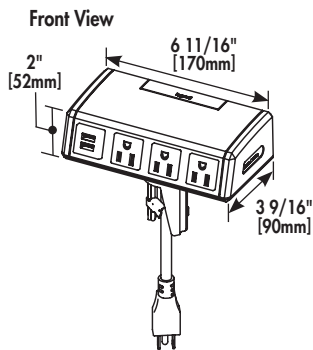

WIREMOLD® Table Box

Desktop Power Center

Desktop Power Center brings surge-protected power and USB charging outlets up to the work surface by utilizing existing cord drop openings in office desks and table tops or by mounting onto the edge of a desk or table top.

CODE REFERENCE

cULus Listed Furniture Power Distribution Box
Listed to US & Canadian Safety Standards

USB DESKTOP POWER CENTER

Part No.	Description/Specifications
16229	USB Desktop Power Center Has three (3) surge-protected 15A power outlets, two (2) USB charging outlets and a 6' [1.83m] cord. Units come with accessories for mounting into round cutouts in desk or edge mounting on desks or other work surfaces. Ships in corrugated box.
16230	Mounting Bracket

MOUNTING OPTIONS:

Installs through an existing cord drop opening.

Installs on the edge of a work surface.