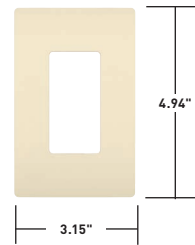

### Wall Plate Dimensions

<b>1 gang</b>	3.15" x 4.94"
<b>2 gang</b>	4.96" x 4.94"
<b>3 gang</b>	6.77" x 4.94"
<b>4 gang</b>	8.59" x 4.94"
<b>5 gang</b>	10.40" x 4.94"
<b>6 gang</b>	12.21" x 4.94"

### Subplate Dimensions

<b>1 gang</b>	1.81" x 4.78" x .15"
<b>2 gang</b>	3.62" x 4.78" x .15"
<b>3 gang</b>	5.44" x 4.78" x .15"
<b>4 gang</b>	7.25" x 4.78" x .15"
<b>5 gang</b>	9.06" x 4.78" x .15"
<b>6 gang</b>	10.87" x 4.78" x .15"

### radiant® Metallic Finish Screwless Wall Plates – Polycarbonate Screwless 26 Openings – Plastic Subplate included

Description	Color	26 Openings	Included in Kits
<b>One Gang</b>			
	Nickel	12798	12842, 12849

**One Gang**

**Screwless 26 Openings**  
**Plastic Subplate included**

Description	Height	Width
<b>One Gang</b>	4.94"	3.15"

**Screwless Plastic Subplate**  
**Dimensions**

Description	Height	Width
<b>One Gang</b>	4.78"	1.81"