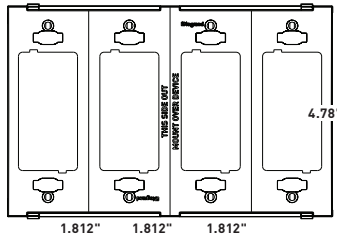

Wall Plate Dimensions/Materials

**radiant® Screwless
Wall Plate Plastic Subplate**

Materials

Body Construction	Molded of .065" thick polycarbonate
Sub-plate Construction	Polyphenylene Ether and Polystyrene
Mounting Screws	Steel

radiant® Screwless Polycarbonate Wall Plates

- Available in 26-style openings.
- Extra 3/8" width and height than standard size wall plates.
- Provide better sheet rock coverage with standard size appearance.
- Molded of .065" thick polycarbonate.
- One-piece plastic subplate.
- Available in two metallic finishes and six standard colors.

Wall Plate Dimensions

1 gang	3.15" x 4.94"
2 gang	4.96" x 4.94"
3 gang	6.77" x 4.94"
4 gang	8.59" x 4.94"
5 gang	10.40" x 4.94"
6 gang	12.21" x 4.94"

Subplate Dimensions

1 gang	1.81" x 4.78" x .15"
2 gang	3.62" x 4.78" x .15"
3 gang	5.44" x 4.78" x .15"
4 gang	7.25" x 4.78" x .15"
5 gang	9.06" x 4.78" x .15"
6 gang	10.87" x 4.78" x .15"

Ordering Information

radiant® Metallic Finish Screwless Wall Plates – Polycarbonate Screwless 26 Openings – Plastic Subplate included

Description	Color	26 Openings	Included in Kits
One Gang			
	Nickel	12798	12842, 12849