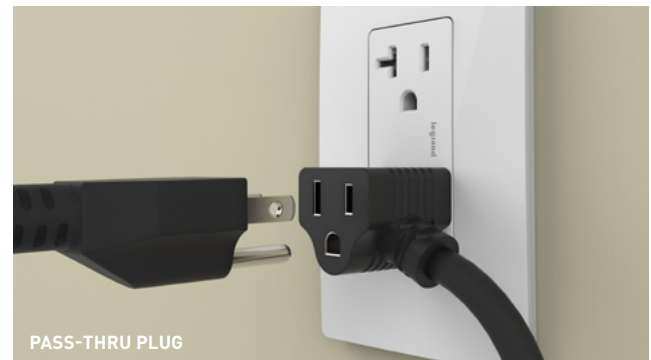

IDEAL FOR SEVERAL ENVIRONMENTS

Commercial Office • Hospitality • Education

ORDERING INFORMATION

Desktop Power Center Slim

PART NUMBER	COLOR	DESCRIPTION
WSPC220BK	Black	(2) 15A power receptacles and (2) smart USB ports that provide 3.1A. Unit comes with 6' cord. Includes screw in mounting plate for forward facing outlets.
WSPC220WH	White/Gray	(2) 15A power receptacles and (2) smart USB ports that provide 3.1A. Unit comes with 6' cord. Includes screw in mounting plate for forward facing outlets.
WSPC320BK	Black	(3) 15A power receptacles and (2) smart USB ports that provide 3.1A. Unit comes with 6' cord. Includes screw in mounting plate for forward facing outlets.
WSPC320WH	White/Gray	(3) 15A power receptacles and (2) smart USB ports that provide 3.1A. Unit comes with 6' cord. Includes screw in mounting plate for forward facing outlets.
WSPCBKTBK	Black	Kit includes clamp for screwless mounting, and right angle screw in mounting plate.
WSPCBKTGY	Gray	Kit includes clamp for screwless mounting, and right angle screw in mounting plate.

Desktop Power Center with Surge

PART NUMBER	COLOR	DESCRIPTION
WSC320-S	Black	(3) 15A surge protected power receptacles and (2) USB ports. Unit comes with a 6' cord. Includes accessories for mounting into round cut-outs in desk or edge mounting on desks or other surfaces.