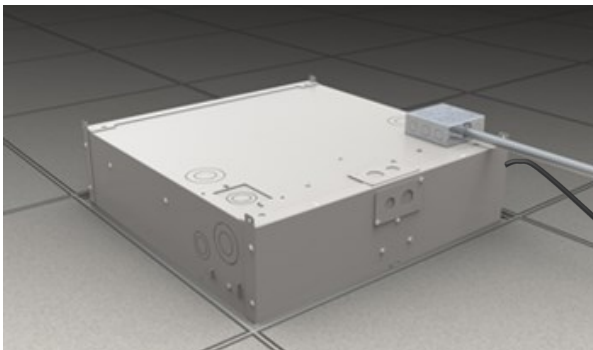

## 42530-2 Standard Speed HDMI<sup>®</sup> Cable With Gripping Connectors - CL2P - Plenum Rated

Deliver high definition video, audio, and Ethernet to critical equipment

### Product Features

- CL2P plenum rated jacket
- Gripping connector
- Designed to support Standard Speed HDMI features
- Supports up to 1080i video resolution
- Gold plated connectors

### Application Setup

This standard speed HDMI CL2P plenum rated cable with gripping connectors is designed for connecting multimedia devices in an office, meeting room, or in other commercial environments. This cable can be installed in Audio/Video applications requiring HDMI features while meeting building codes that require CL2P plenum rated cables to be installed. Ensure that your most critical equipment maintains signal with the gripping connectors which provide greater port retention than a standard HDMI connector.

## Simplify Connectivity

Strict building code requirements for cabling in plenum spaces have created installation challenges in settings such as schools, hospitals and other commercial buildings. This CL2P rated cable meets all requirements for commercial, industrial, hospital, and school spaces that require CL2P plenum cable to be installed. This cable also ensures that your most critical equipment maintains signal with the gripping connectors which limit the chance that the cable could be accidentally disconnected causing detrimental downtime. There is no need for special locking sockets tie downs or screws that take up extra space and have a higher cost.