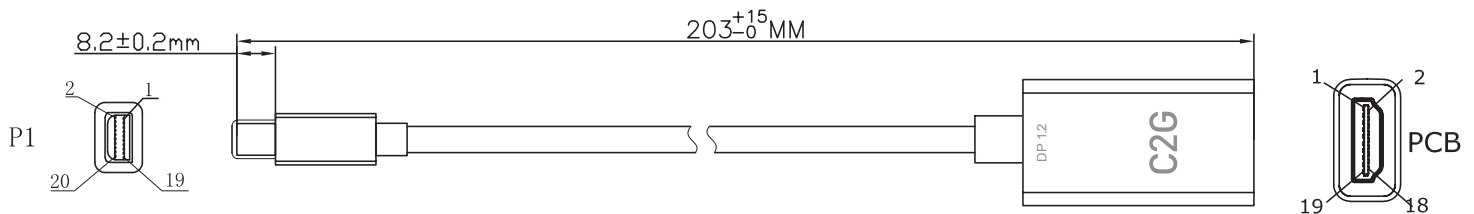

#### PHYSICAL CHARACTERISTICS:

- Input: Mini DisplayPort Male 20pin
- Output: HDMI Female Type A 19pin
- Dimensions: Overall Length: 203±15mm, Cable Length: 150±15mm, Male Connector Length: 8.2±0.2mm
- Weight: 14.8g
- Regulatory Approvals: FCC, CE