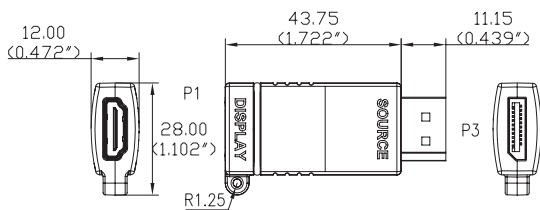

PHYSICAL SPECIFICATIONS:

- Operating Temperature: 0°C - 40°C (0% - 90%RH)
- Storage Temperature: -10°C - 60°C (0% - 90%RH)

PHYSICAL CHARACTERISTICS:

- HDMI 19pin Female Connector: Solder Type, Contacts: Brass, Gold Flash, Housing: LCP, Black, Shell: Nickel Plated
- USB Type-C Male Connector: Solder Type, Contacts: Brass, Gold Flash, Housing: LCP, Black, Shell: Nickel Plated
- DisplayPort Male Connector: Solder Type, Contacts: Brass, Gold Flash, Housing: LCP Black, Shell: Nickel Plated
- Mini DisplayPort Male Connector: Solder Type, Contacts: Brass, Gold Flash, Housing: LCP Black, Shell: Nickel Plated
- Adapter Hood: Molded Black (Pantone/#Black 6C) PVC
- USB Type-C to HDMI Adapter Color Band: Green (Pantone#354C) 12 x 1.5mm
- DisplayPort to HDMI Adapter Color Band: Red (Pantone#032C) 12 x 1.5mm
- Mini DisplayPort to HDMI Adapter Color Band: Yellow (Pantone#012C) 12 x 1.5mm

DATA SHEET

SPECIFICATIONS:

Retractable Table Box Mount 4K HDMI Adapter Ring with Color Coded Mini DisplayPort, DisplayPort, and USB-C

C2G
A brand of **legrand**

6500 Poe Avenue
Dayton, OH 45414
Phone: 800.CABL.911
www.c2g.com