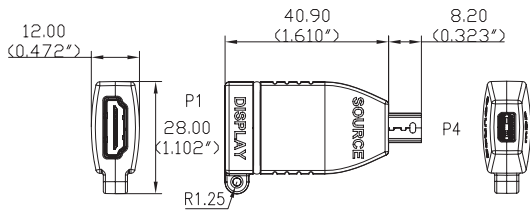

PHYSICAL SPECIFICATIONS:

- Operating Temperature: 0°C - 40°C (0% - 90%RH)
- Storage Temperature: -10°C - 60°C (0% - 90%RH)

PHYSICAL CHARACTERISTICS:

- HDMI 19pin Female Connector: Solder Type, Contacts: Brass, Gold Flash, Housing: LCP, Black, Shell: Nickel Plated
- USB Type-C Male Connector: Solder Type, Contacts: Brass, Gold Flash, Housing: LCP, Black, Shell: Nickel Plated
- DisplayPort Male Connector: Solder Type, Contacts: Brass, Gold Flash, Housing: LCP Black, Shell: Nickel Plated
- Mini DisplayPort Male Connector: Solder Type, Contacts: Brass, Gold Flash, Housing: LCP Black, Shell: Nickel Plated
- Adapter Hood: Molded Black (Pantone/#Black 6C) PVC
- USB Type-C to HDMI Adapter Color Band: Green (Pantone#354C) 12 x 1.5mm
- DisplayPort to HDMI Adapter Color Band: Red (Pantone#032C) 12 x 1.5mm
- Mini DisplayPort to HDMI Adapter Color Band: Yellow (Pantone#012C) 12 x 1.5mm

DATA SHEET

SPECIFICATIONS:

Retractable Table Box Mount 4K HDMI Adapter Ring with Color Coded Mini DisplayPort, DisplayPort, and USB-C

C2G
A brand of **legrand**

6500 Poe Avenue
Dayton, OH 45414
Phone: 800.CABL.911
www.c2g.com