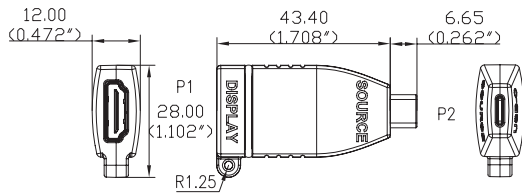

PHYSICAL SPECIFICATIONS:

- Operating Temperature: 0°C - 40°C (0% - 90%RH)
- Storage Temperature: -10°C - 60°C (0% - 90%RH)

PHYSICAL CHARACTERISTICS:

- HDMI 19pin Female Connector: Solder Type, Contacts: Brass, Gold Flash, Housing: LCP, Black, Shell: Nickel Plated
- USB Type-C Male Connector: Solder Type, Contacts: Brass, Gold Flash, Housing: LCP, Black, Shell: Nickel Plated
- DisplayPort Male Connector: Solder Type, Contacts: Brass, Gold Flash, Housing: LCP Black, Shell: Nickel Plated
- Mini DisplayPort Male Connector: Solder Type, Contacts: Brass, Gold Flash, Housing: LCP Black, Shell: Nickel Plated
- Adapter Hood: Molded Black (Pantone/#Black 6C) PVC
- USB Type-C to HDMI Adapter Color Band: Green (Pantone#354C) 12 x 1.5mm
- DisplayPort to HDMI Adapter Color Band: Red (Pantone#032C) 12 x 1.5mm
- Mini DisplayPort to HDMI Adapter Color Band: Yellow (Pantone#012C) 12 x 1.5mm

DATA SHEET

SPECIFICATIONS:

Retractable Table Box Mount 4K HDMI Adapter Ring with Color Coded Mini DisplayPort, DisplayPort, and USB-C

C2G
A brand of **legrand**

6500 Poe Avenue
Dayton, OH 45414
Phone: 800.CABL.911
www.c2g.com