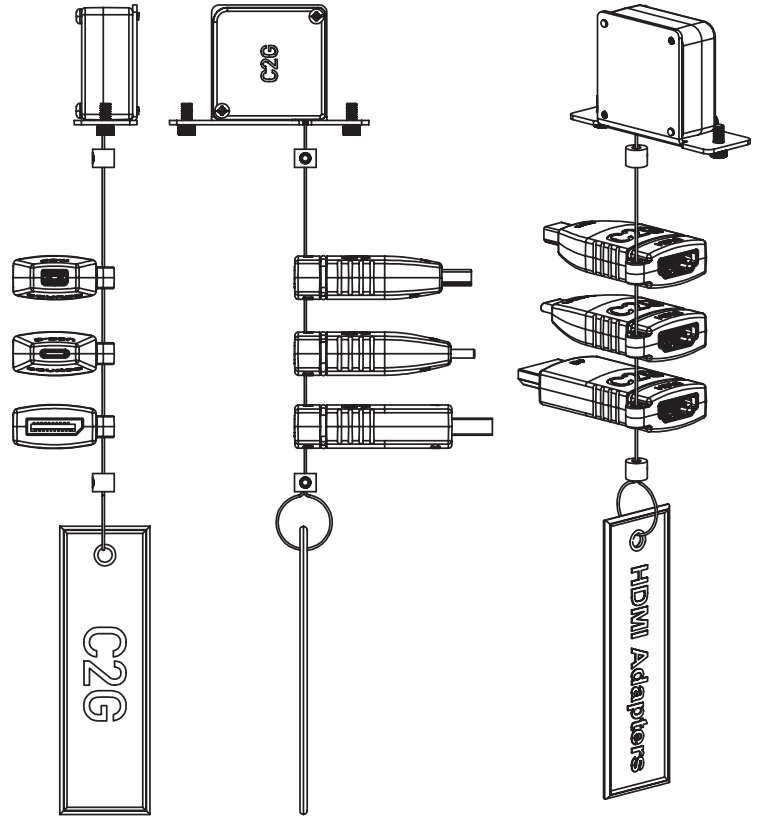

PHYSICAL SPECIFICATIONS:

- Operating Temperature: 0°C - 40°C (0% - 90%RH)
- Storage Temperature: -10°C - 60°C (0% - 90%RH)

PHYSICAL CHARACTERISTICS:

- HDMI 19pin Female Connector: Solder Type, Contacts: Brass, Gold Flash, Housing: LCP, Black, Shell: Nickel Plated
- USB Type-C Male Connector: Solder Type, Contacts: Brass, Gold Flash, Housing: LCP, Black, Shell: Nickel Plated
- DisplayPort Male Connector: Solder Type, Contacts: Brass, Gold Flash, Housing: LCP Black, Shell: Nickel Plated
- Mini DisplayPort Male Connector: Solder Type, Contacts: Brass, Gold Flash, Housing: LCP Black, Shell: Nickel Plated
- Adapter Hood: Molded Black (Pantone/#Black 6C) PVC
- USB Type-C to HDMI Adapter Color Band: Green (Pantone#354C) 12 x 1.5mm
- DisplayPort to HDMI Adapter Color Band: Red (Pantone#032C) 12 x 1.5mm
- Mini DisplayPort to HDMI Adapter Color Band: Yellow (Pantone#012C) 12 x 1.5mm

DATA SHEET

SPECIFICATIONS:

Retractable Table Box Mount 4K HDMI Adapter Ring with Color Coded Mini DisplayPort, DisplayPort, and USB-C

C2G
A brand of **legrand**

6500 Poe Avenue
Dayton, OH 45414
Phone: 800.CABL.911
www.c2g.com