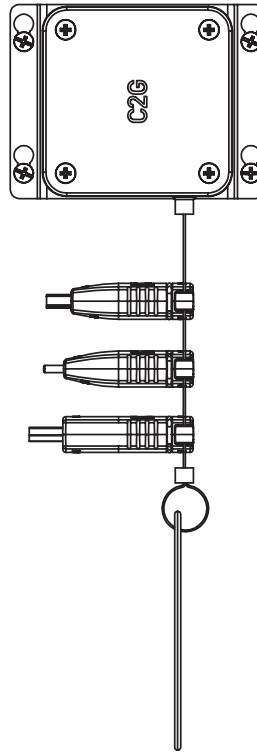

DATA SHEET

SPECIFICATIONS:

Retractable Universal Mount 4K HDMI Adapter Ring with Color Coded Mini DisplayPort, DisplayPort, and USB-C

C2G
A brand of **Legrand**

6500 Poe Avenue
Dayton, OH 45414
Phone: 800.CABL.911
www.c2g.com

Follow Us