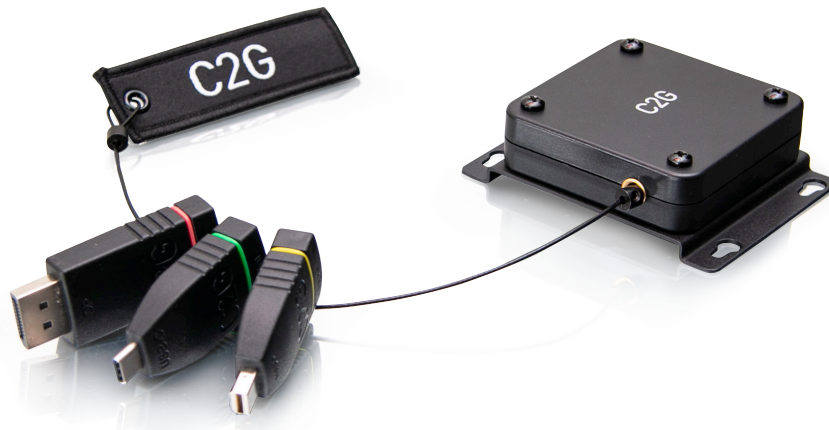

DATA SHEET

Retractable Universal Mount 4K HDMI® Adapter Ring with Color Coded Mini DisplayPort™, DisplayPort, and USB-C®

Attach a Retractable Universal Mount with color coded adapters to an HDMI cable to provide connectivity options for a meeting space display

OVERVIEW

The Patent Pending Retractable Universal Mount 4K HDMI Adapter Ring is the perfect addition to conference rooms, huddle spaces, lecture halls or classrooms to make sure that anyone can connect. The standard configuration includes the adapters to connect nearly any device to the in-room display, while supporting up to a 4K video resolution. Standard configuration includes HDMI to DisplayPort, Mini DisplayPort, or USB-C adapters to meet connectivity challenges.

Color Coded Adapters: Each adapter is color coded with a band that saves time and frustration by making it easy to quickly identify the adapter you need.

Integrated Pull Tab: Easily grab the adapters when you need them with the integrated Pull Tab that is also available to be customized to feature your company or organization logo. Minimum order quantities apply to customized Pull Tabs.

Retractable Universal Mount: The Retractable Universal Mount attaches to any flat surface, like a table or lectern, providing mounting flexibility to best fit your environment. The retractor extends out to 4.9ft, ensuring that the adapters are always within reach when needed, and the retractor is tested to over 20,000 extension cycles for a long service life.