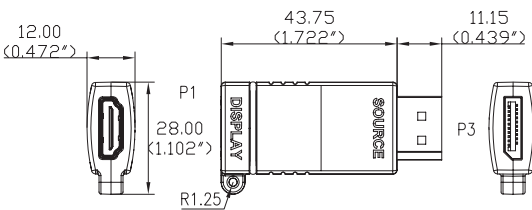

DATA SHEET

SPECIFICATIONS:

Retractable Universal Mount 4K HDMI Adapter Ring with Color Coded Mini DisplayPort, DisplayPort, and USB-C

C2G
A brand of **Legrand**

6500 Poe Avenue
Dayton, OH 45414
Phone: 800.CABL.911
www.c2g.com

Follow Us