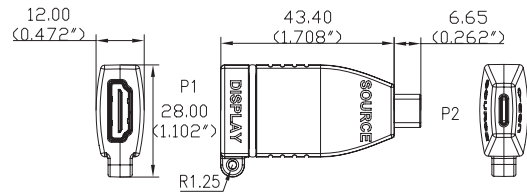

PHYSICAL SPECIFICATIONS:

- Operating Temperature: 0°C - 40°C (0% - 90%RH)
- Storage Temperature: -10°C - 60°C (0% - 90%RH)

PHYSICAL CHARACTERISTICS:

- HDMI 19pin Female Connector: Solder Type, Contacts: Brass, Gold Flash, Housing: LCP, Black, Shell: Nickel Plated
- USB Type-C Male Connector: Solder Type, Contacts: Brass, Gold Flash, Housing: LCP, Black, Shell: Nickel Plated
- DisplayPort Male Connector: Solder Type, Contacts: Brass, Gold Flash, Housing: LCP Black, Shell: Nickel Plated
- Mini DisplayPort Male Connector: Solder Type, Contacts: Brass, Gold Flash, Housing: LCP Black, Shell: Nickel Plated
- Adapter Hood: Molded Black (Pantone/#Black 6C) PVC
- USB Type-C to HDMI Adapter Color Band: Green (Pantone#354C) 12 x 1.5mm
- DisplayPort to HDMI Adapter Color Band: Red (Pantone#032C) 12 x 1.5mm
- Mini DisplayPort to HDMI Adapter Color Band: Yellow (Pantone#012C) 12 x 1.5mm
- Retractor 093: 63.5 x 63.5 x 17.5mm, Black Steel Wire OD: 1.2mm, ABS Shell with Hex Nut Tool and Black Locking Coupler (x2)
- Black Metal Screws (x4): 6.8 x 22mm, M3, Material: Steel
- Black Metal Screws (x4): 6.5 x 22.5mm, M3.5, Material: Steel
- Pull Tab: 80 x 25 x 2mm, Material: Polyester, Black Background, White Text, with Black Eyelet
- Universal Mounting Bracket: 85 x 65 x 1.2mm, Material: C.R.S., Rigidity: 1/4H (HV110-120/HRB 40-45), Color: Black
- Product is CE marked and conforms to 2011/65/EU ROHS 2

DATA SHEET

SPECIFICATIONS:

Retractable Universal Mount 4K HDMI Adapter Ring with Color Coded Mini DisplayPort, DisplayPort, and USB-C

C2G
A brand of **Legrand**

6500 Poe Avenue
Dayton, OH 45414
Phone: 800.CABL.911
www.c2g.com