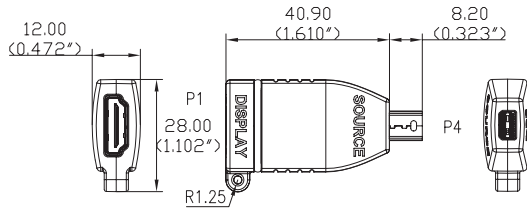

DATA SHEET

SPECIFICATIONS:

Retractable Universal Mount 4K HDMI Adapter Ring with Color Coded Mini DisplayPort, DisplayPort, and USB-C

C2G
A brand of **Legrand**

6500 Poe Avenue
Dayton, OH 45414
Phone: 800.CABL.911
www.c2g.com

Follow Us