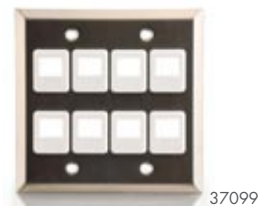

37094

37099