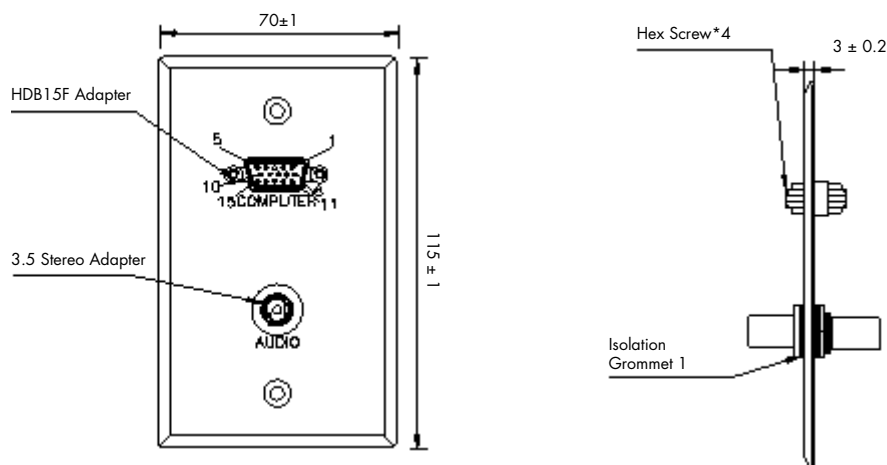

Specifications: Aluminum HD15, 3.5mm Wall Plate

Wall Plate Specification:

Component

Connection Type:	Pass-through
Material:	Brushed Aluminum 5052
Hardness:	HRB22 Anodizing
Logo Marking Substance:	Black Printing Ink
Connector Isolation:	Isolation Grommet
Hood:	Molded PVC (color: black)

Approvals: RoHS Compliant

Warranty: Lifetime

Package Type: White Box

40505

Single Gang Wall Plate
HD15, 3.5mm (Aluminum)

40505- Single Gang Wall Plate HD15, 3.5mm, Composite Video, Stereo Audio (Aluminum)

HD15

Connector Gender:	Female to Female
Contact Material:	Gold Flash Insulation (color: black)
Shell Material:	Nickel Plated w/hex screw

3.5mm Stereo

Connector Gender:	Female to Female
Shell Material:	Nickel Plated

Product Dimensions: 2.75"x0.12"x4.53"

Product Weight: 0.5 lbs

Packaging Type: White box

Package Dimensions: 3"x1.63"x4.75"