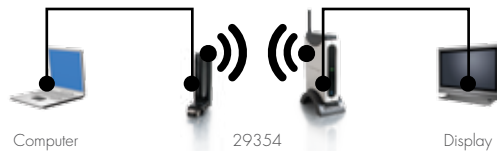

Features:

- Supports up to UXGA (1600x1200 pixels) and WSXGA (1680x1050 pixels) video resolutions with audio
- Video streaming up to 720p (720p only available at resolution 1024x768 pixels or lower)
- CD-less auto-install driver installation for PC (for Windows® only)
- Mac® OS compatible (10.4 and higher. Video driver included on the CD)
- New Quick Link feature allows additional host adapters to connect to an existing device adapter with no pairing necessary
- WiMedia Data Rates: 53 to 480Mbps
- Ultra Wideband operates in the frequency of 6.3GHz to 7.9GHz (WiMedia™ Band Group 3)
- Warranty: 1 year

Item#	Description
29354	TruLink Wireless USB to HDMI Kit

Note: Mac drivers are not embedded in the host adapter