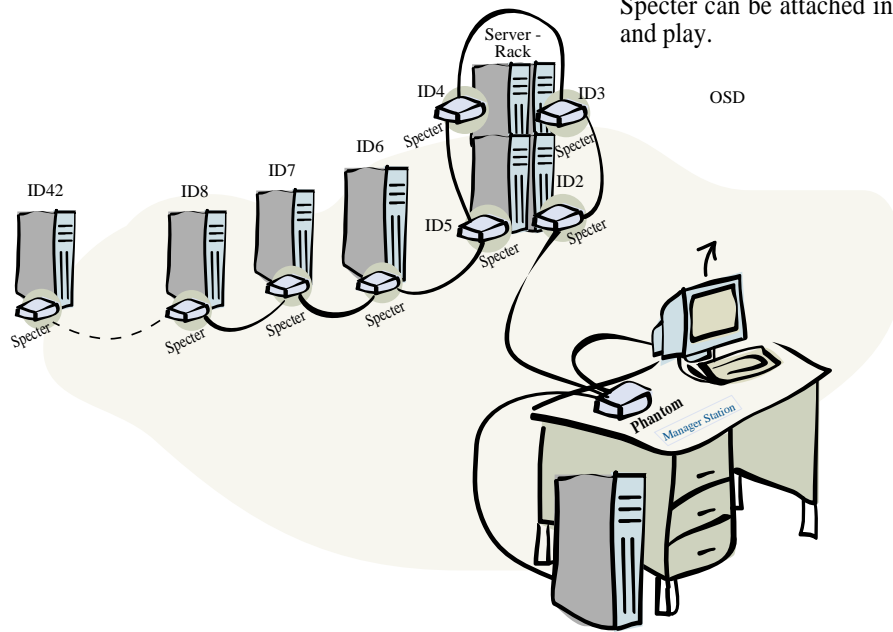

Supervisor
PHANTOM
Specter

The World's Only Distributed KVM Switch

*Control Up To 42 Computers, Via Single CAT5,
With The Smallest Switching Unit Ever*

- Single CAT5 daisy-chain up to 110 m/360 ft
- Eliminates KVM cable clutter and harnessing
- Pure plug and play hardware solution
- No external power supply
- Rack mountable (only 1U)
- Advanced OSD management and security

Brings The Switch To The Computer, Not The Computer To The Switch

MINICOM
Advanced Systems Ltd.

Supervisor
PHANTOM
Specter

The Specter, the newest addition to the Phantom family, the ultimate switching solution for access, monitoring and control in computer environments. The micro-sized Specter provides all the power of a conventional switch in a fraction of the size. This makes it the ideal solution for critical space environments. Use the Specter to take control of a variety of multiple computer environments:

- Server farms and data centers
- OEM projects and crowded server rooms
- Rack environments and production lines

SPECTER UNIT

Advanced CAT5 Distributed Technology

The Specter is based on Minicom's cutting-edge CAT5 technology and unique distributed switching architecture. Distributed architecture separates the switch into remote and manager units and brings the remote unit, the Specter, to the computer. This eliminates cumbersome cable clutter and harnessing while saving enormous amounts of space, energy, time and money.

Quick Installation

Installing the Specter is easy. Since it is an external switching solution you do not need to open up the computer. Because of this and its CAT5 technology the Specter can be attached in mere seconds - simply plug and play.