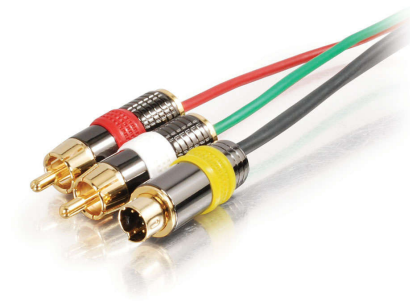

**C2G**  
**Discontinued - 15ft (4.6m) S-Video + RCA Stereo Audio Cable M/M - Plenum CMP-Rated**  
Part No. CG-40786

Our plenum-rated cable is designed to meet stringent building codes for placement of low voltage wiring within a commercial building. The air space above a suspended ceiling or plenum is a common location for runs of low voltage cables. Placement of low voltage cables within the plenum require the installer to use materials that limit the release of smoke and fumes in the unfortunate event of a fire.

This plenum-rated s-video/audio cable is constructed from four precision-machined 75 Ohm coaxial cables, and uses our precision-machined s-video and RCA connectors featuring our SplitLok™ centerpins for a solid and reliable connection. A CMP-rated PVC cable jacket and inner insulators provide the fire protection required to run this cable within walls and air plenums without conduit.

Each coaxial cable features a 26 AWG tinned copper center conductor covered by aluminum polyester tape and 92% tinned copper braid for 100% shield coverage.